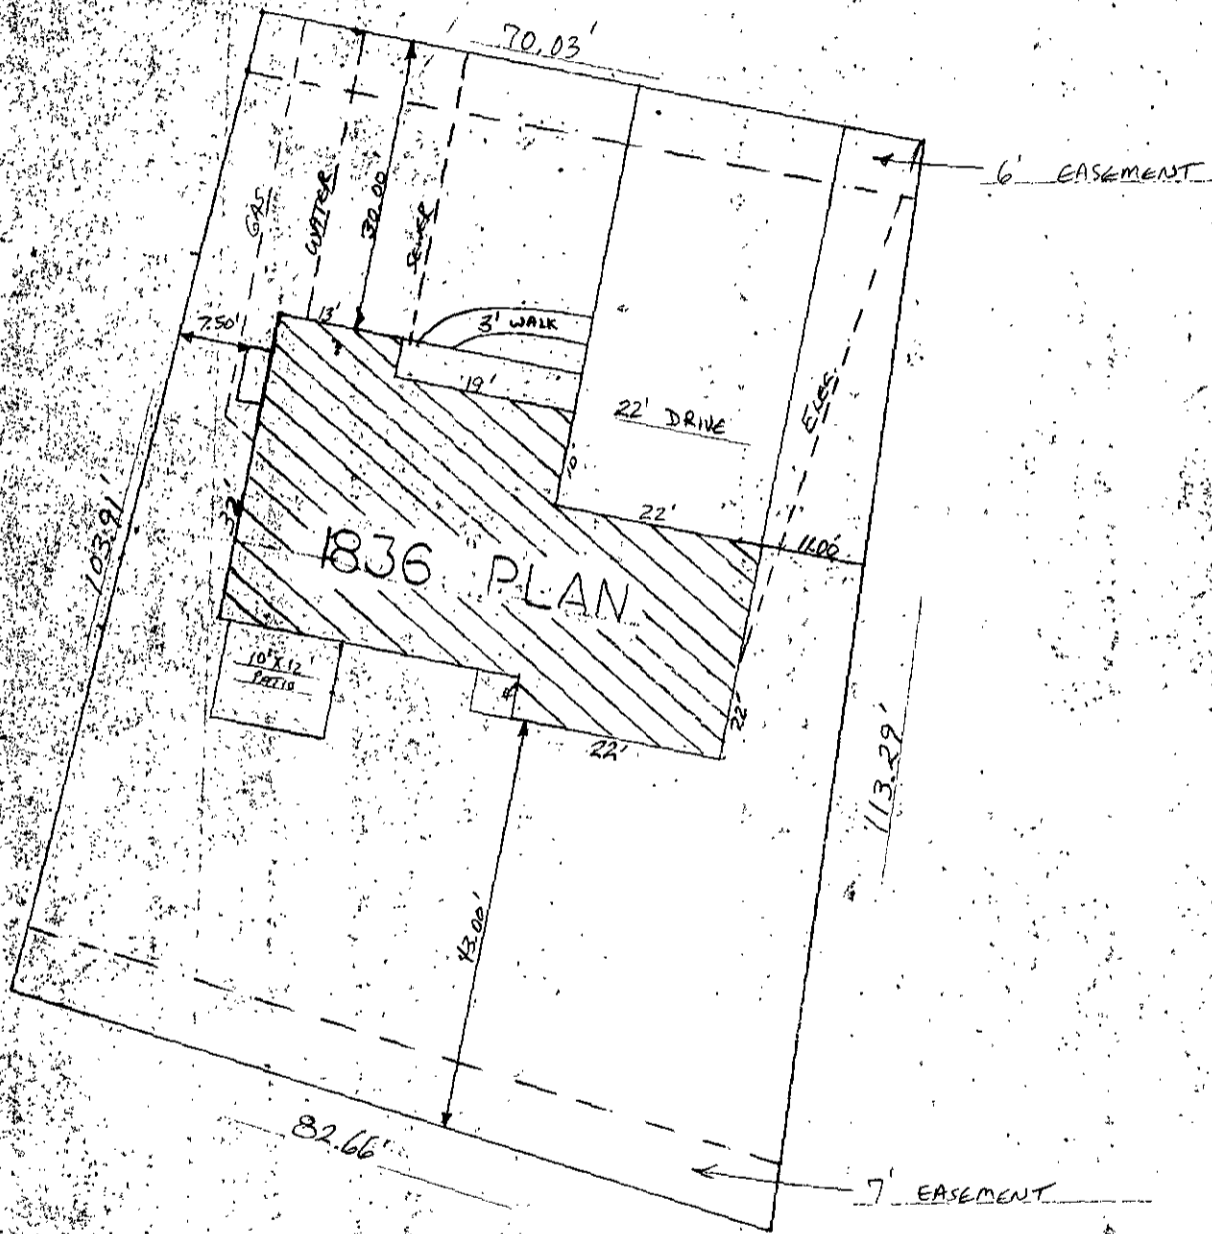

# MURDOFF HOMES COTTONWOOD

64355

ADDRESS 825 COLUMBIA RD  
PLOT PLAN  
SCALE 1" = 20'-0"  
LOT 80 SQ FT. 8,202