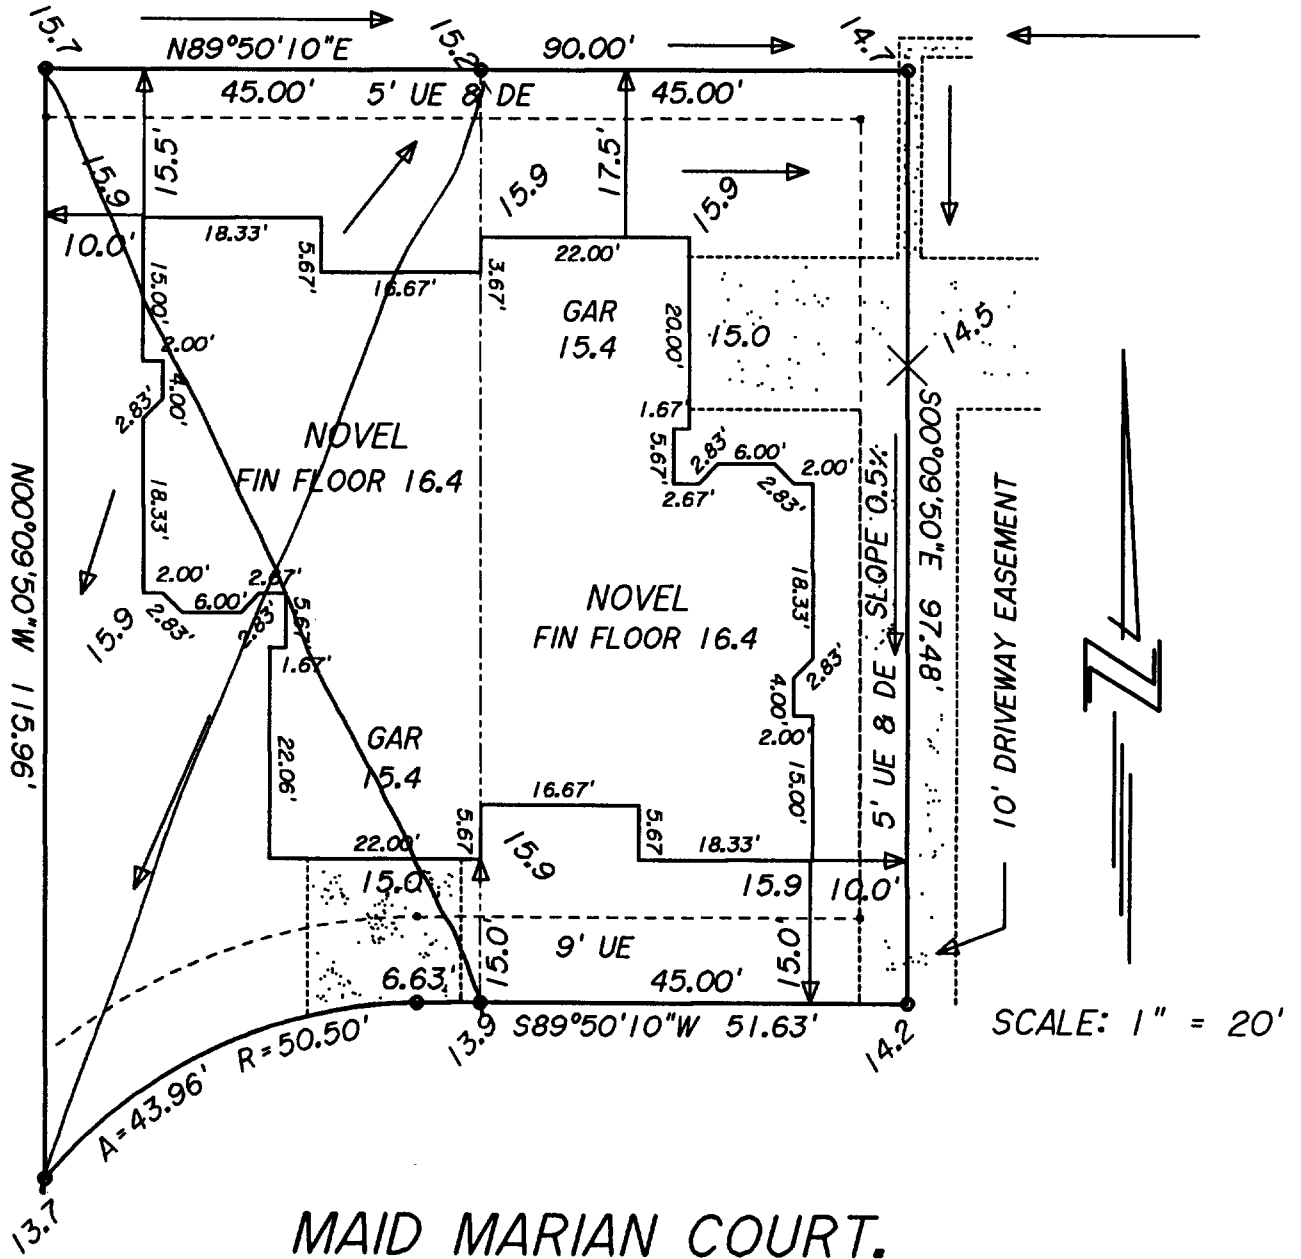

SITE PLAN
LOTS 66 AND (65) STORYBOOK P.D.P.
2102 AND 2108 MAID MARIAN COURT.
FORT COLLINS COLORADO

SCALE: 1" = 20'

B0400855

Sj new
4-8-04