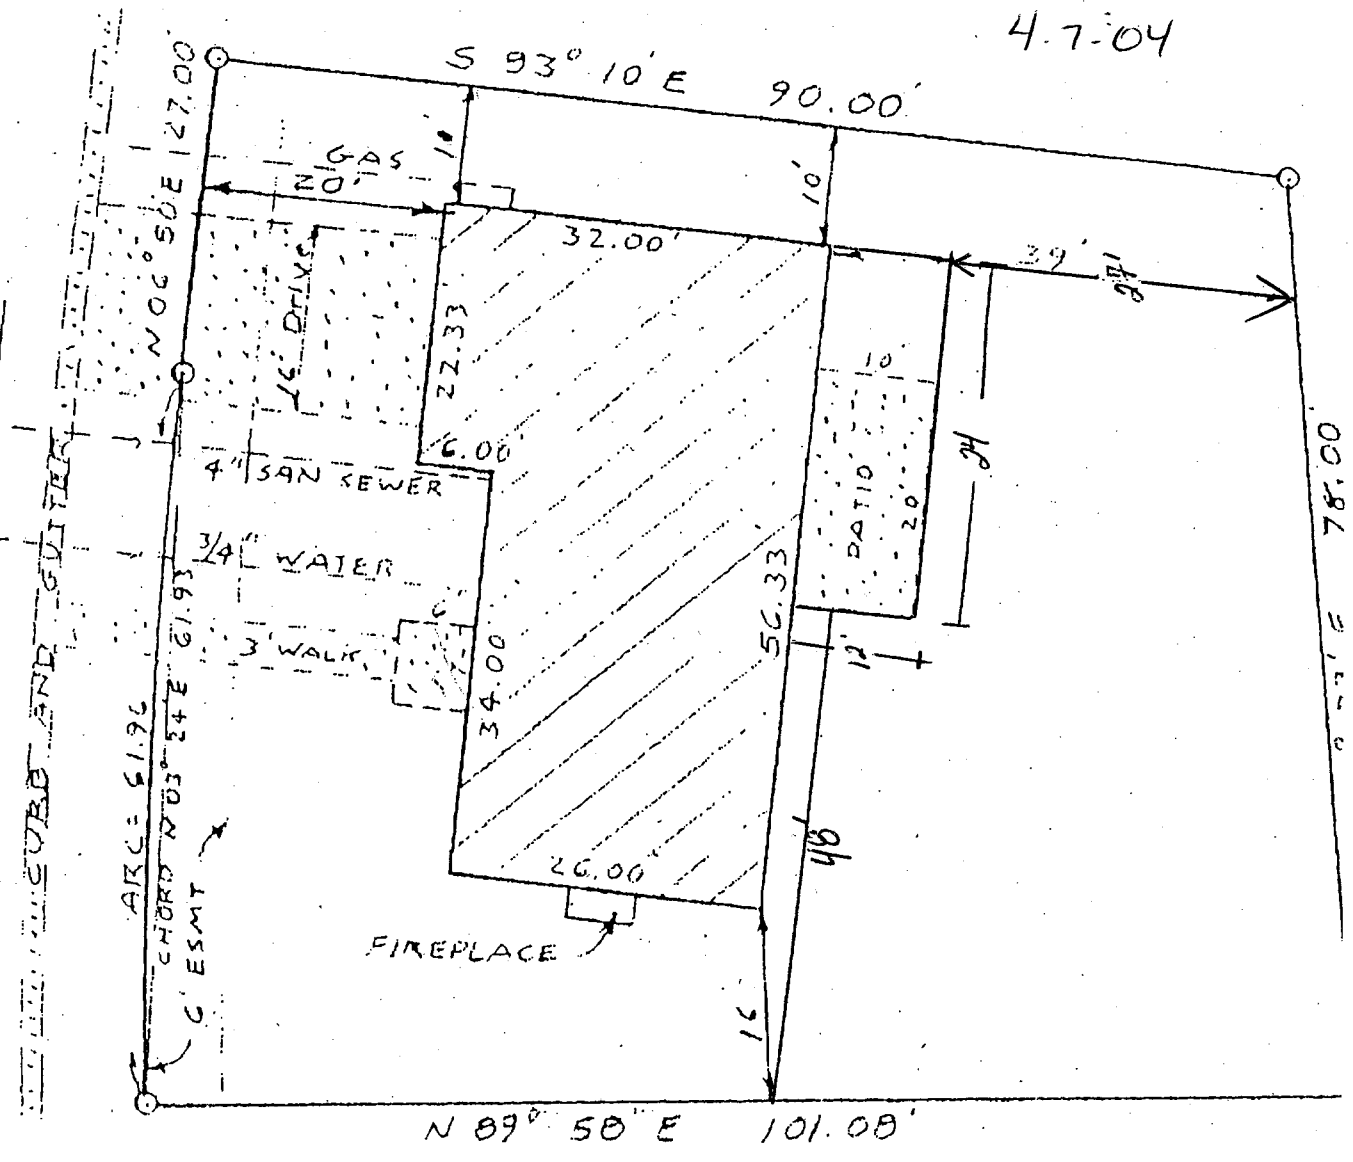

PLAT PLAN OF LOT 35
LAKE SHERWOOD SUBDIVISION, FIRST
FORT COLLINS, COLORADO

2630 Shadow Court, Fort Collins

B0401302

Addition/alteration

4.7.04

SHADOW COURT

61,93
 27
 88,93