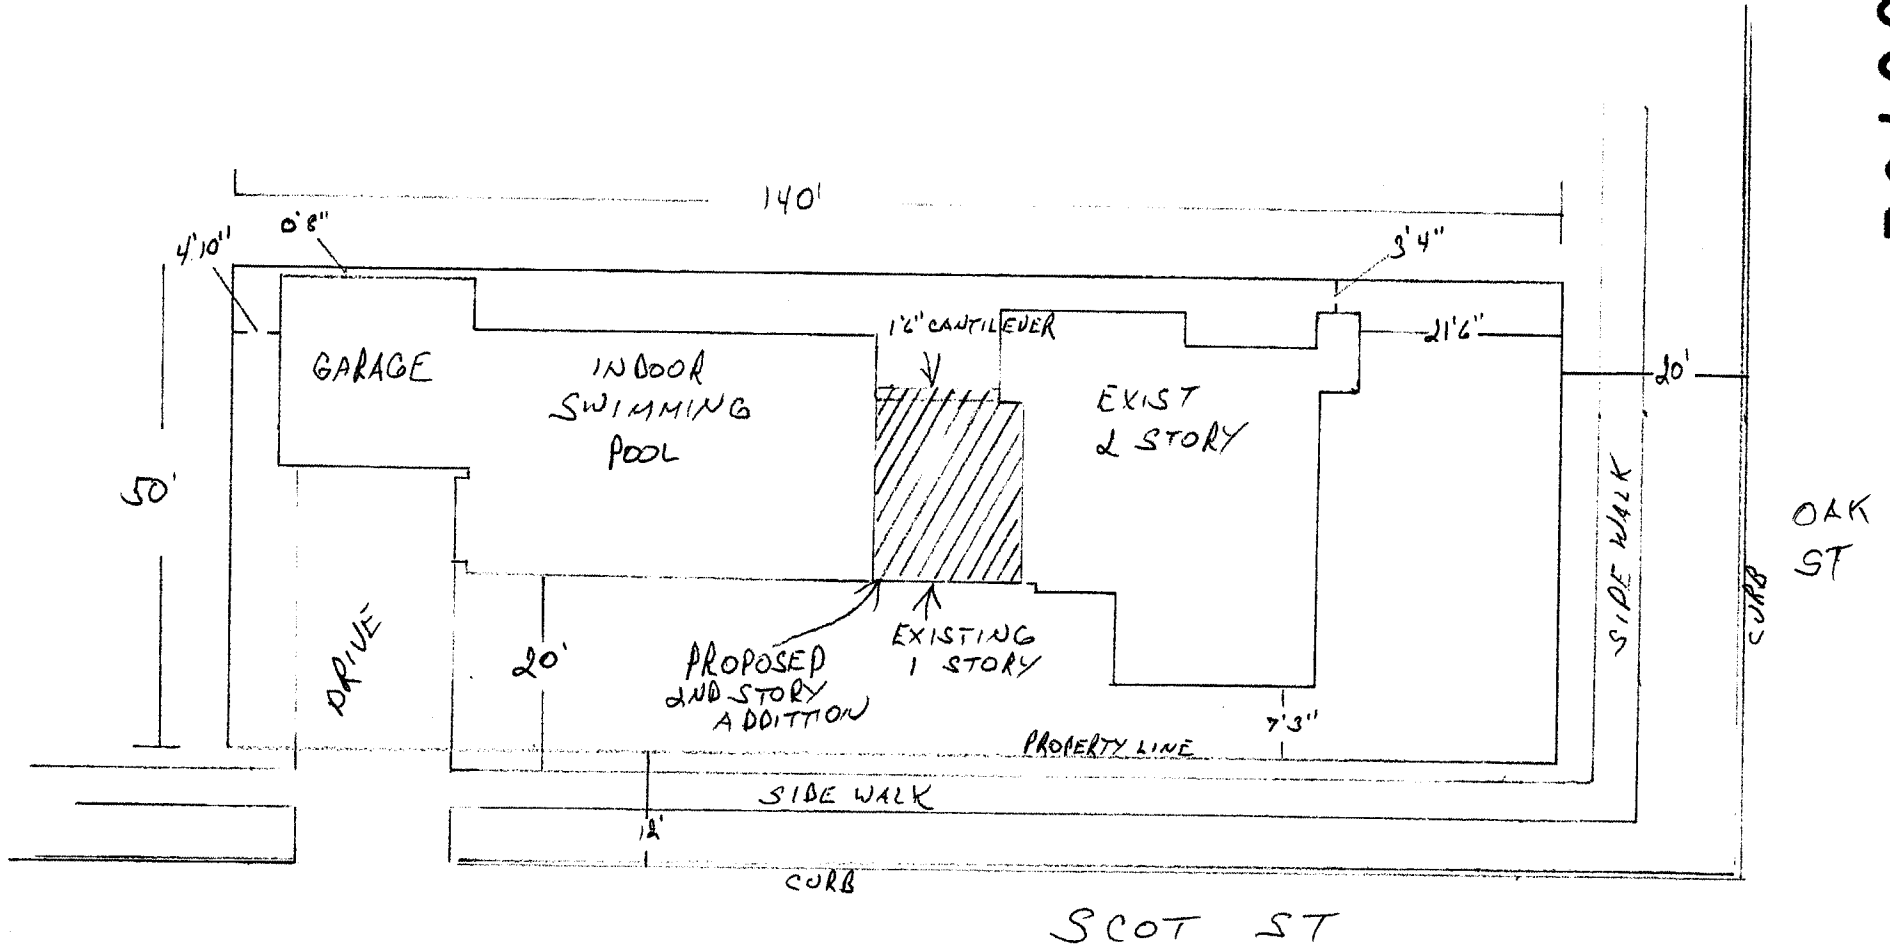

PLAT - 1130 W OAK NANCY DEVINE (OWNER)
JIM LIEBL STILE & RAIL CONST.

N ← NORTH

B0400759

Scale: 1" = 20'