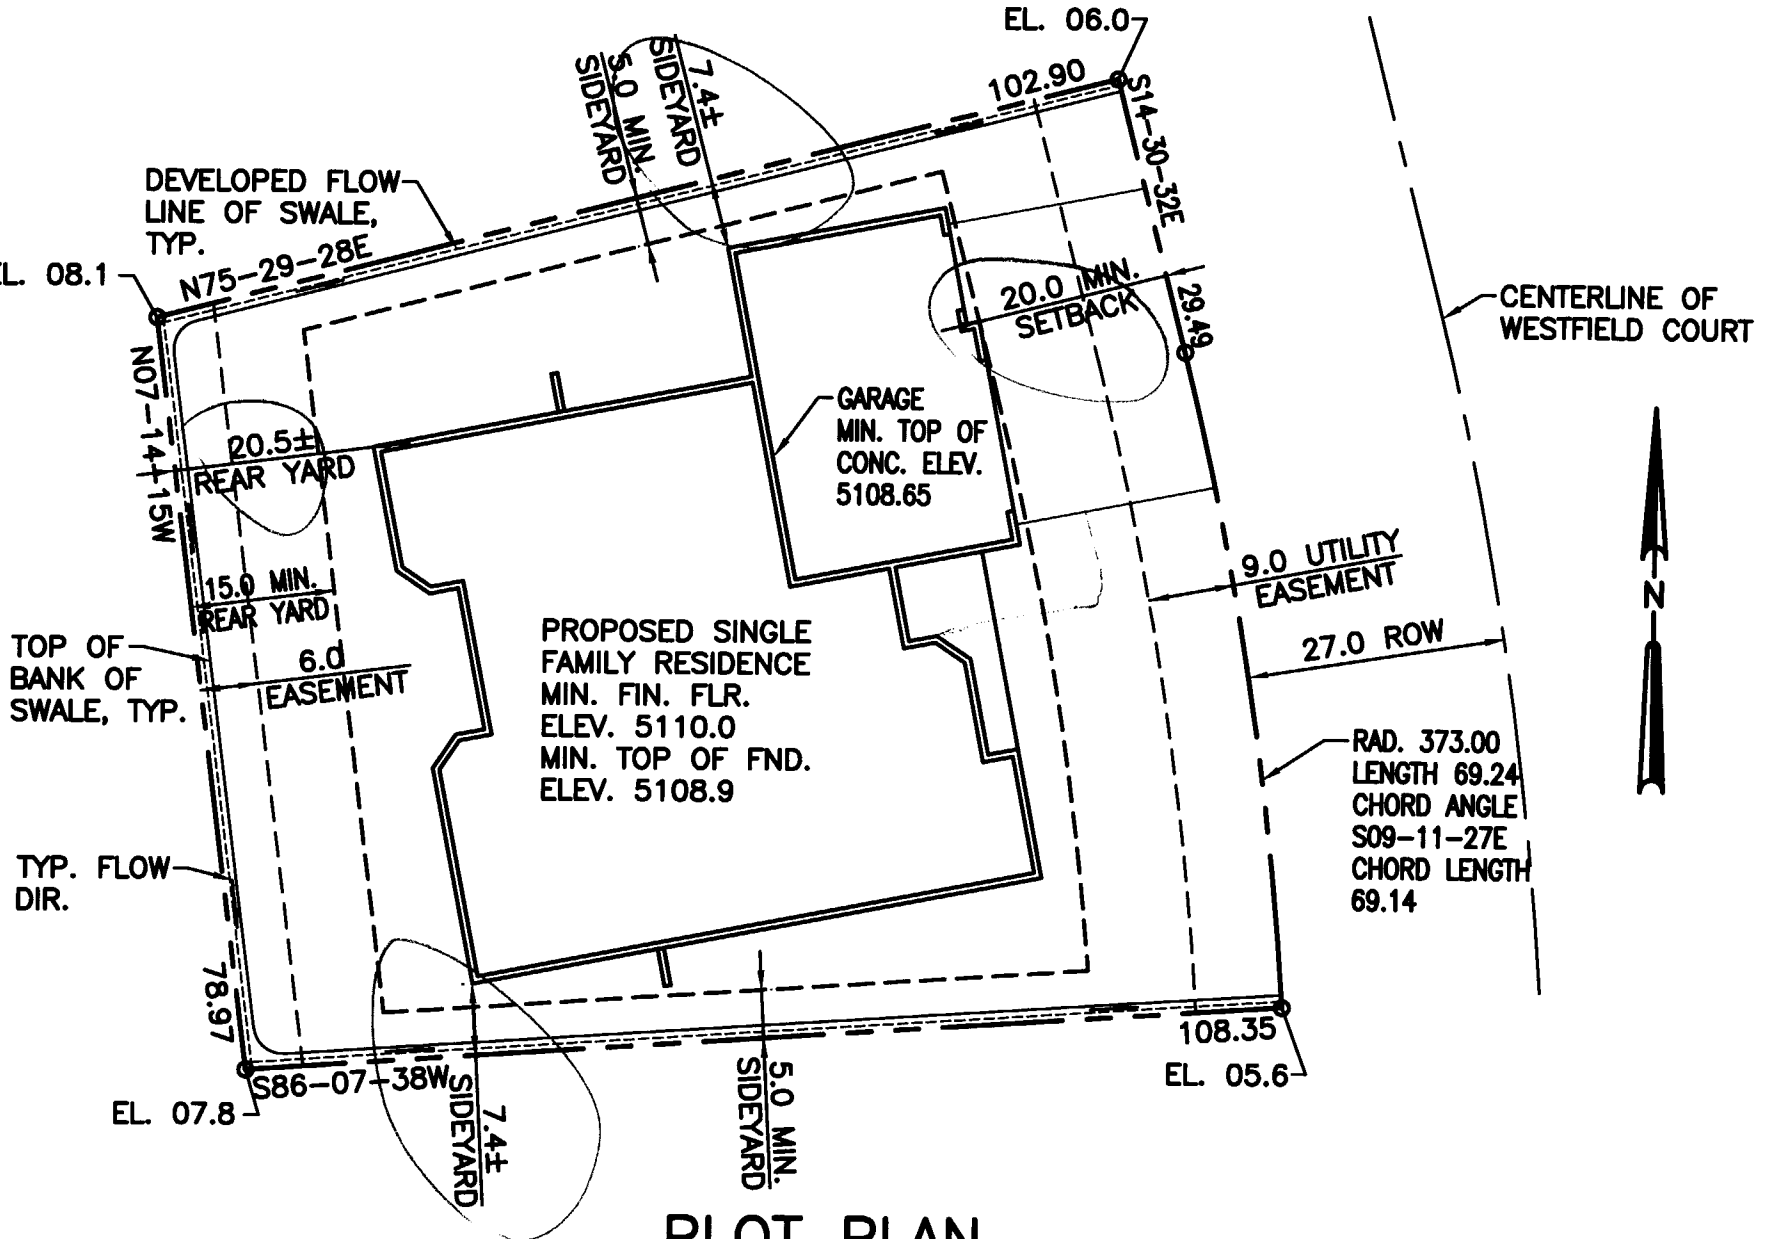

Sf new 3-18-04

B0401020

# PLOT PLAN

SCALE 1"=20.0

LOT 19, BLOCK 1, 3TH FILING

MOUNTAIN RIDGE FARMS

FORT COLLINS, COLORADO

3927 WESTFIELD CT.