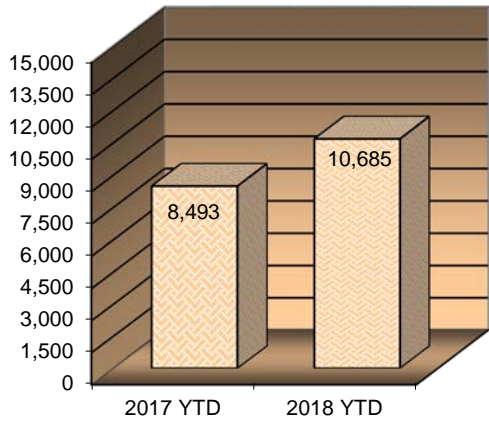

MONTHLY COMMUNITY DEVELOPMENT BUILDING/ZONING ACTIVITY

Dec-18

Bldg Permits Issued YTD

Total Construction Value YTD (\$M)

Total Fees Collected YTD (\$M)

New Housing Units for Current Month

New Housing Units YTD