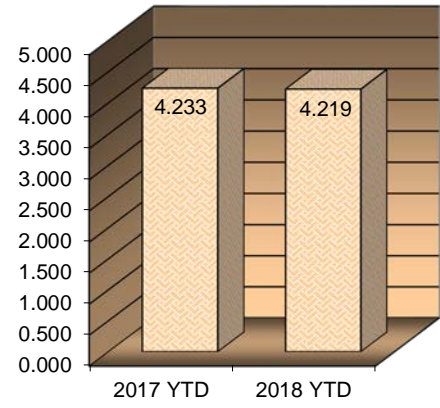

MONTHLY COMMUNITY DEVELOPMENT BUILDING/ZONING ACTIVITY

Dec-18

Bldg Permits Issued YTD

Total Construction Value YTD (\$M)

Total Fees Collected YTD (\$M)

New Housing Units for Current Month

New Housing Units YTD