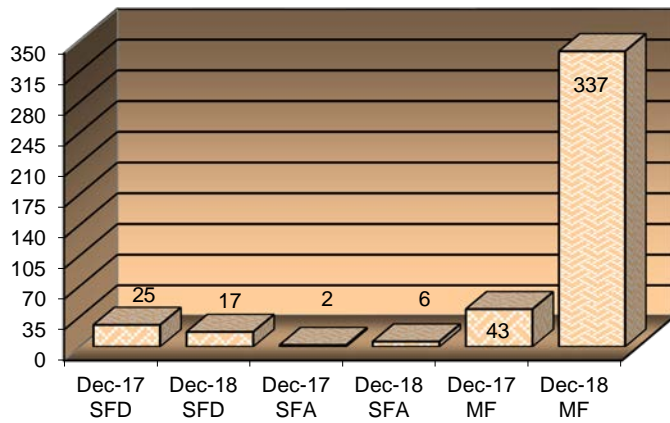

MONTHLY COMMUNITY DEVELOPMENT BUILDING/ZONING ACTIVITY

Dec-18

Bldg Permits Issued YTD

Total Construction Value YTD (\$M)

Total Fees Collected YTD (\$M)

New Housing Units for Current Month

New Housing Units YTD

Zoning Plan Reviews/Inspections YTD

Building Inspections YTD

Building Plan Reviews YTD