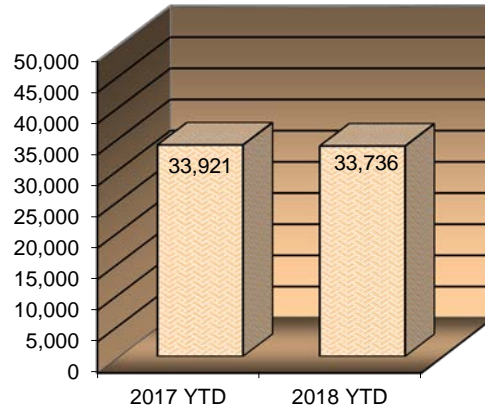

Building Inspections YTD