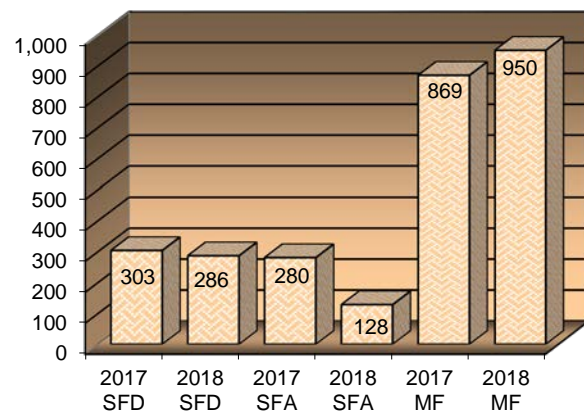

MONTHLY COMMUNITY DEVELOPMENT BUILDING/ZONING ACTIVITY

Dec-18

Bldg Permits Issued YTD

Total Construction Value YTD (\$M)

Total Fees Collected YTD (\$M)

New Housing Units for Current Month

New Housing Units YTD

Zoning Plan Reviews/Inspections YTD

Building Inspections YTD

Building Plan Reviews YTD