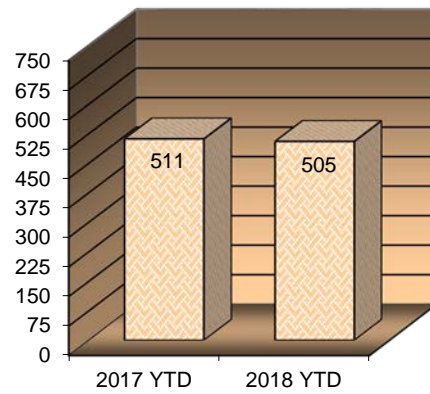

MONTHLY COMMUNITY DEVELOPMENT BUILDING/ZONING ACTIVITY

Dec-18

Bldg Permits Issued YTD

Total Construction Value YTD (\$M)

Total Fees Collected YTD (\$M)

New Housing Units for Current Month

New Housing Units YTD