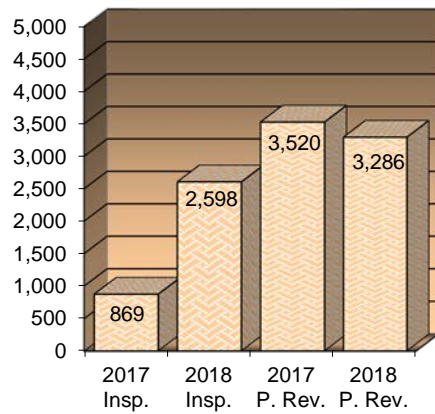

MONTHLY COMMUNITY DEVELOPMENT BUILDING/ZONING ACTIVITY

Dec-18

Bldg Permits Issued YTD

Total Construction Value YTD (\$M)

Total Fees Collected YTD (\$M)

New Housing Units for Current Month

New Housing Units YTD

Zoning Plan Reviews/Inspections YTD

Building Inspections YTD

Building Plan Reviews YTD