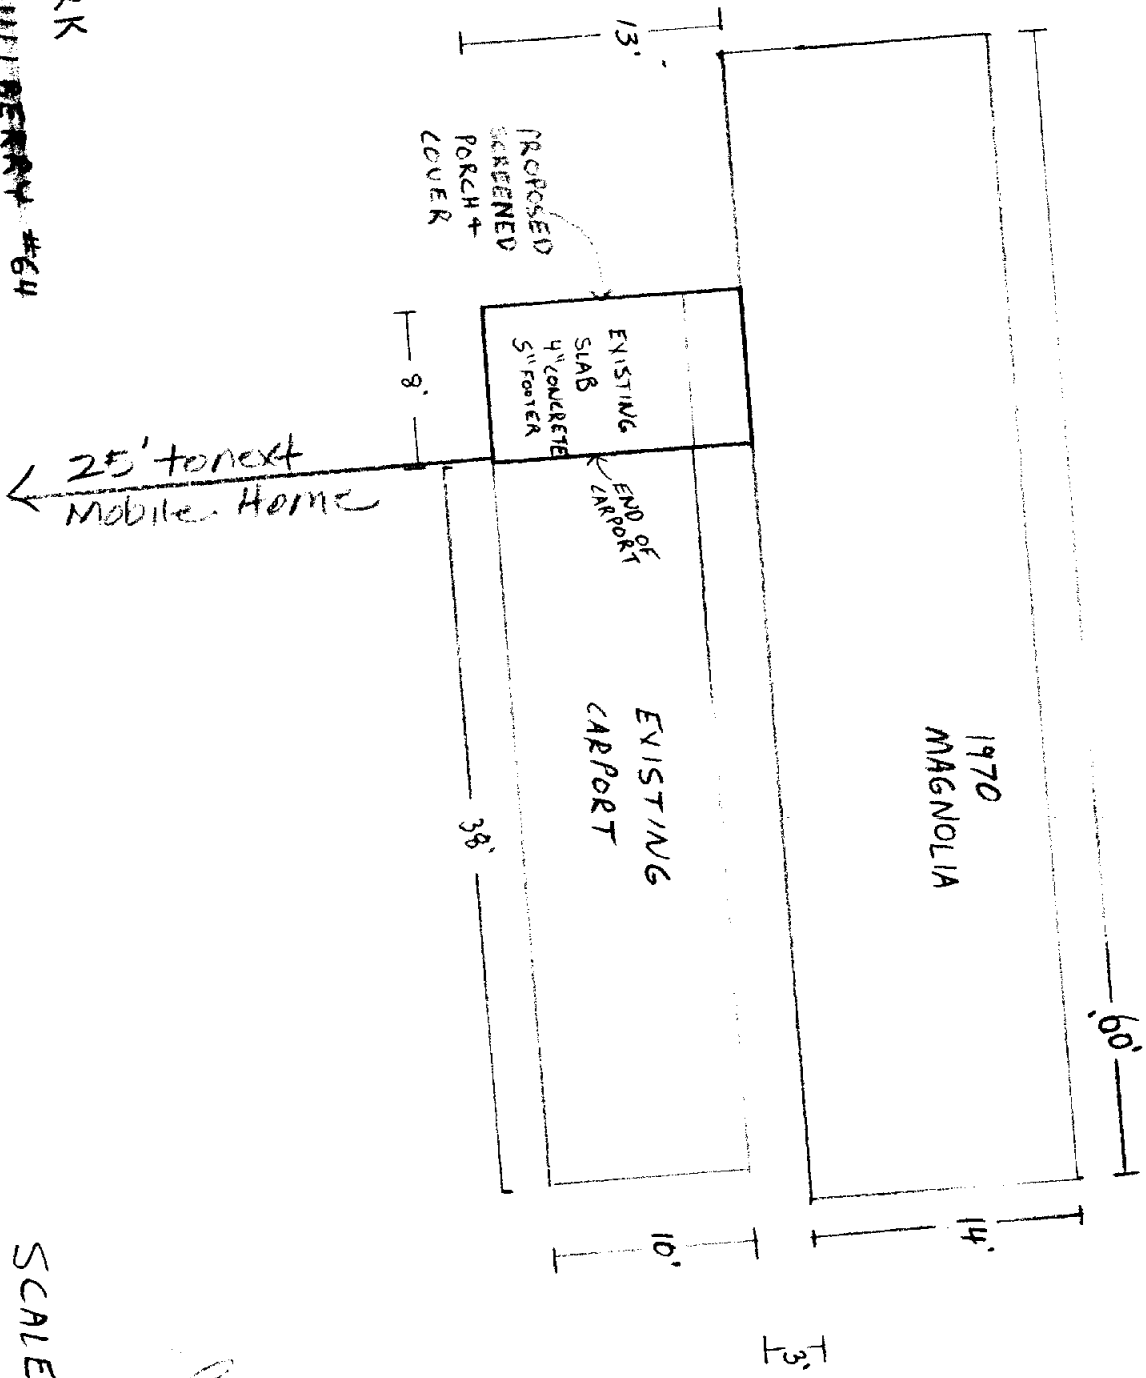

29273

SKYLINE PARK  
224 W MULBERRY #64  
OWNER - D.C. CAMMAACK

SCALE  
1" = 10'