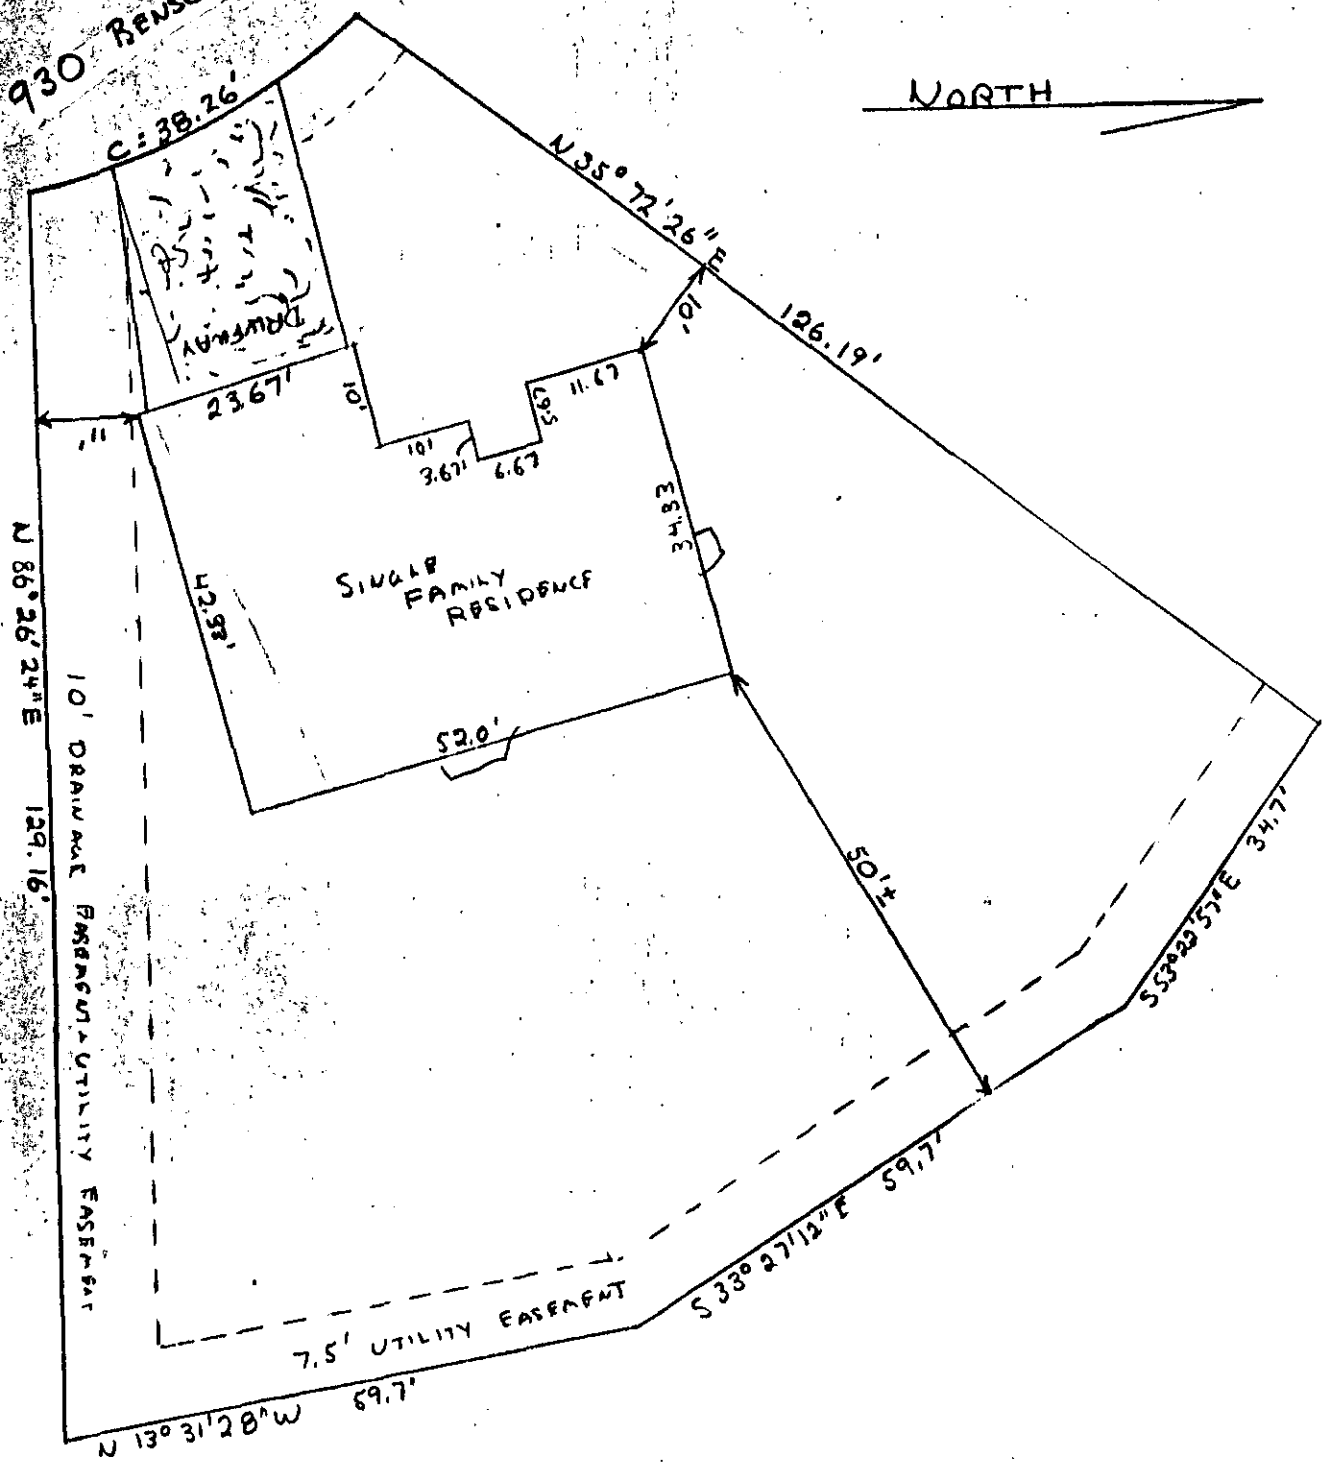

930 RENSON LAVE

NORTH

LOT 88  
 PROVINCETOWNE PUD, 1ST  
 12,870SF  
 SCALE 1" = 20'

963038