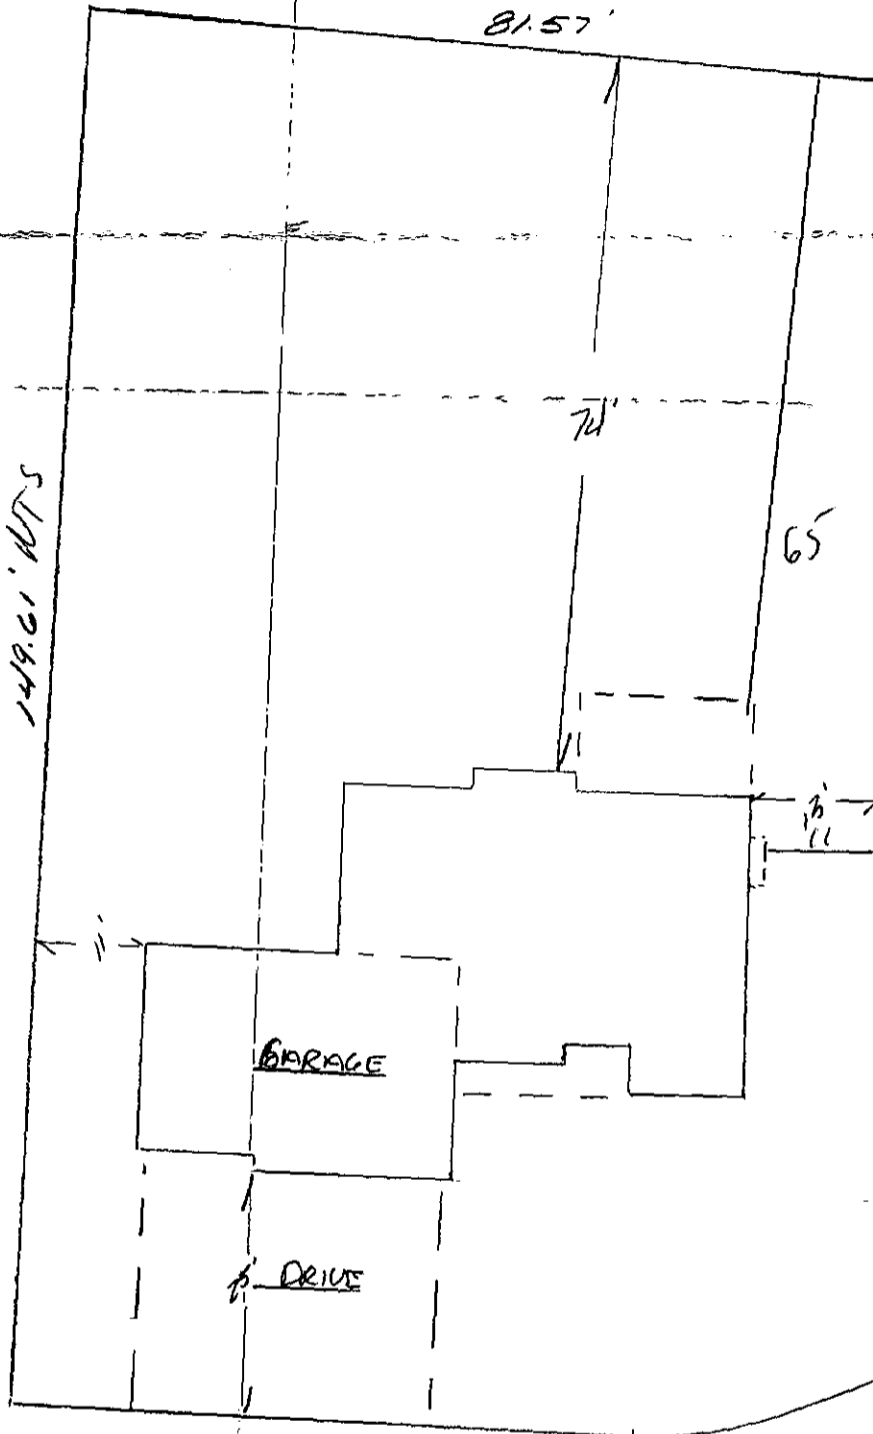

# SITE PLAN

Lot 90  
Provincetowne PUD

Scale 1"=20'

12,515.68 SF

Stonybrook Homes  
P.O. Box 2425  
Lowland, CO  
80539  
607-8018

918 Benson Lane

R121  
L = 24.38'  
Ch = 25.93'

962244