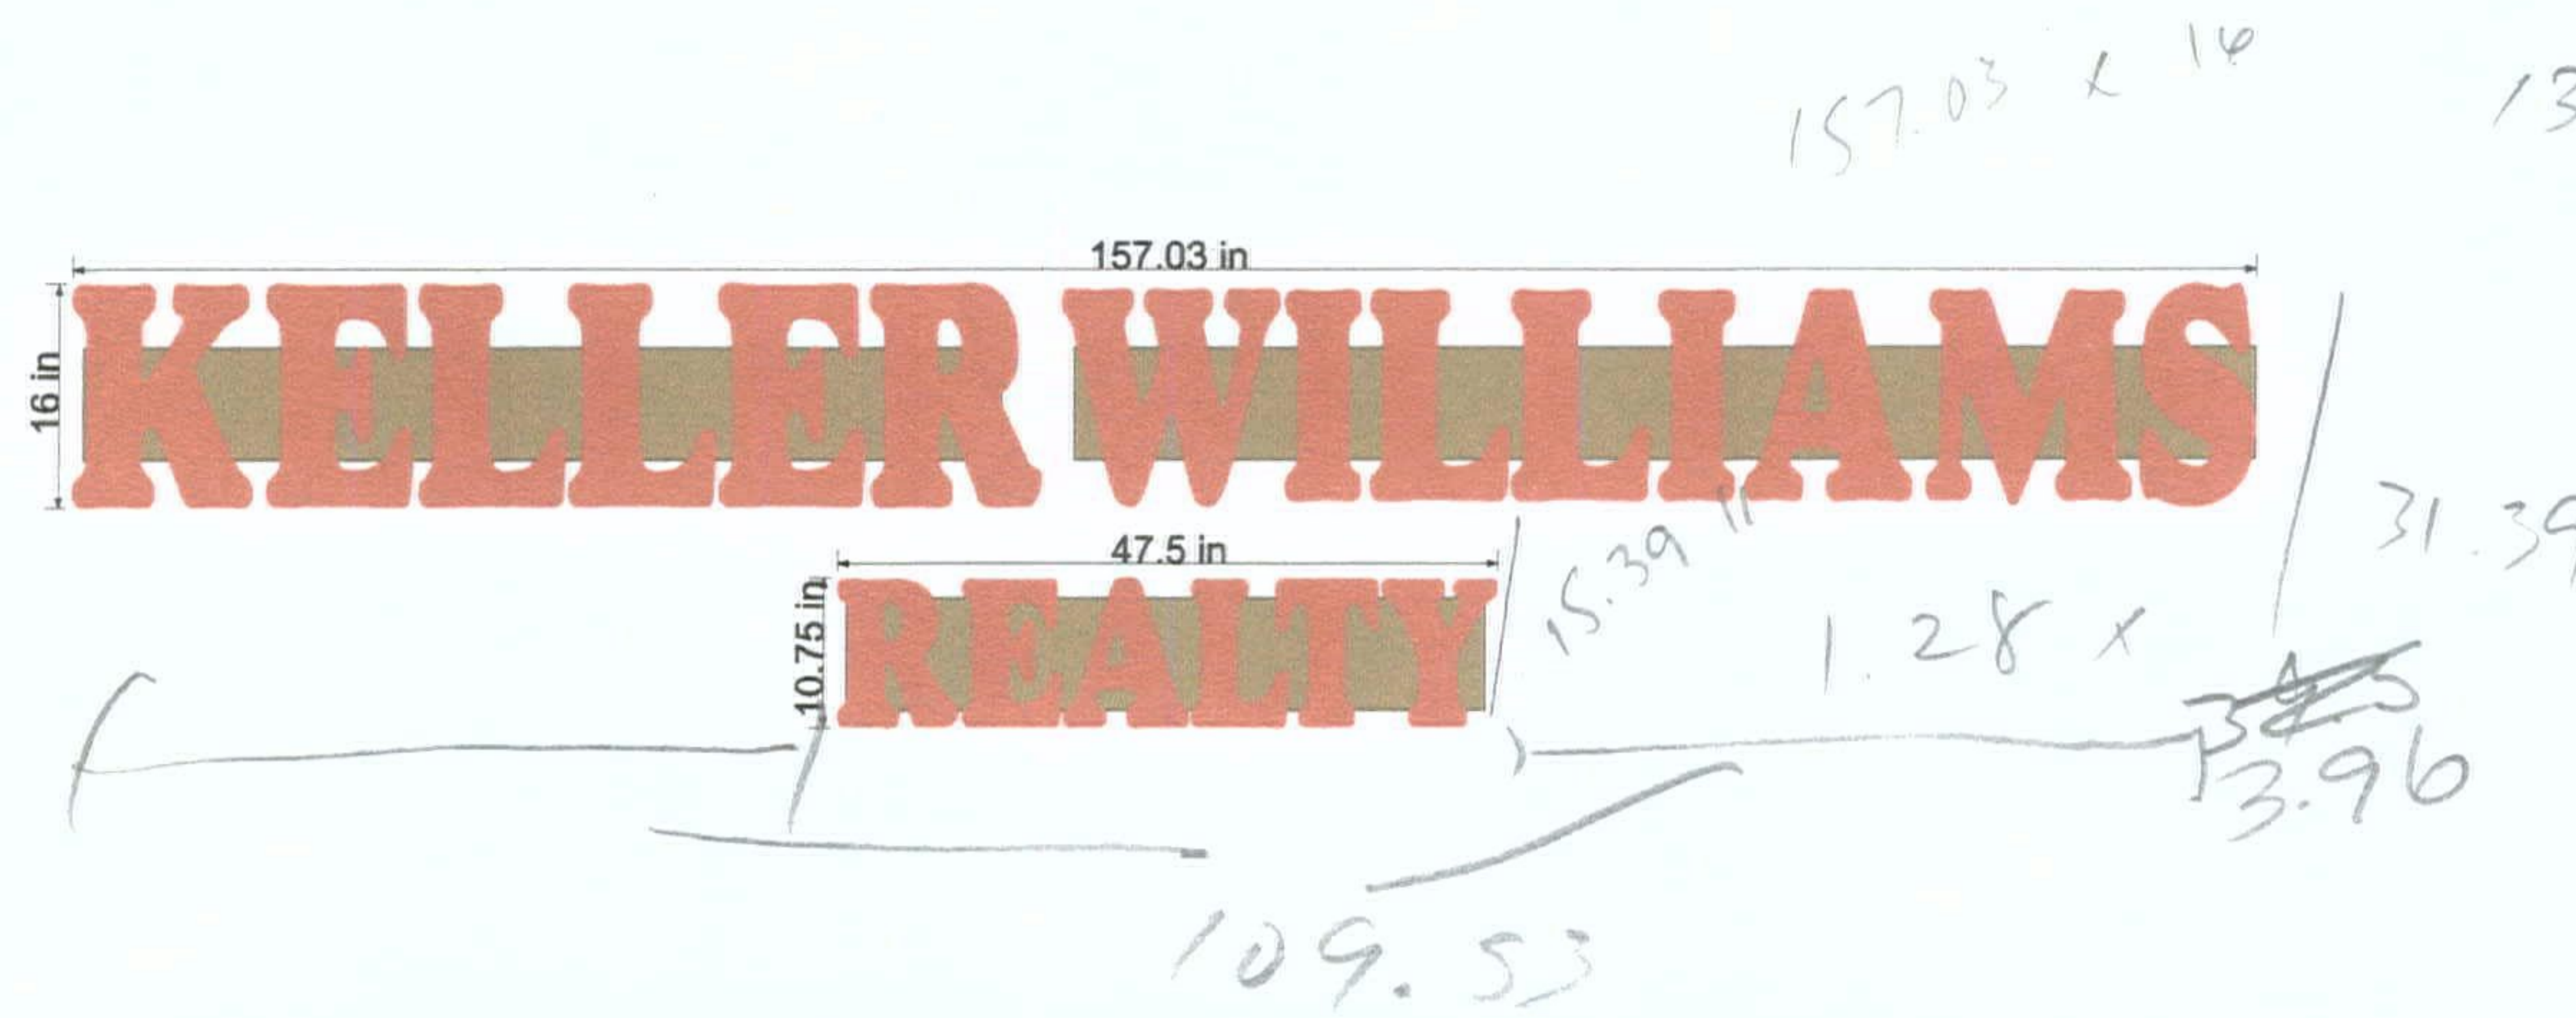

3720 S College Ave

Keller Williams Channel letters west wall

Customer supplied channel letter set on raceways.

Electrical service to be provided by electrician.

21 sq ft total

Handwritten calculations:
 34.14
 11.70

Warning: Due to differences between computers - monitors - and printers, all colors sent via e-mail are approximate. Exact colors must be color matched and are not able to be emailed.

3720 S College Ave