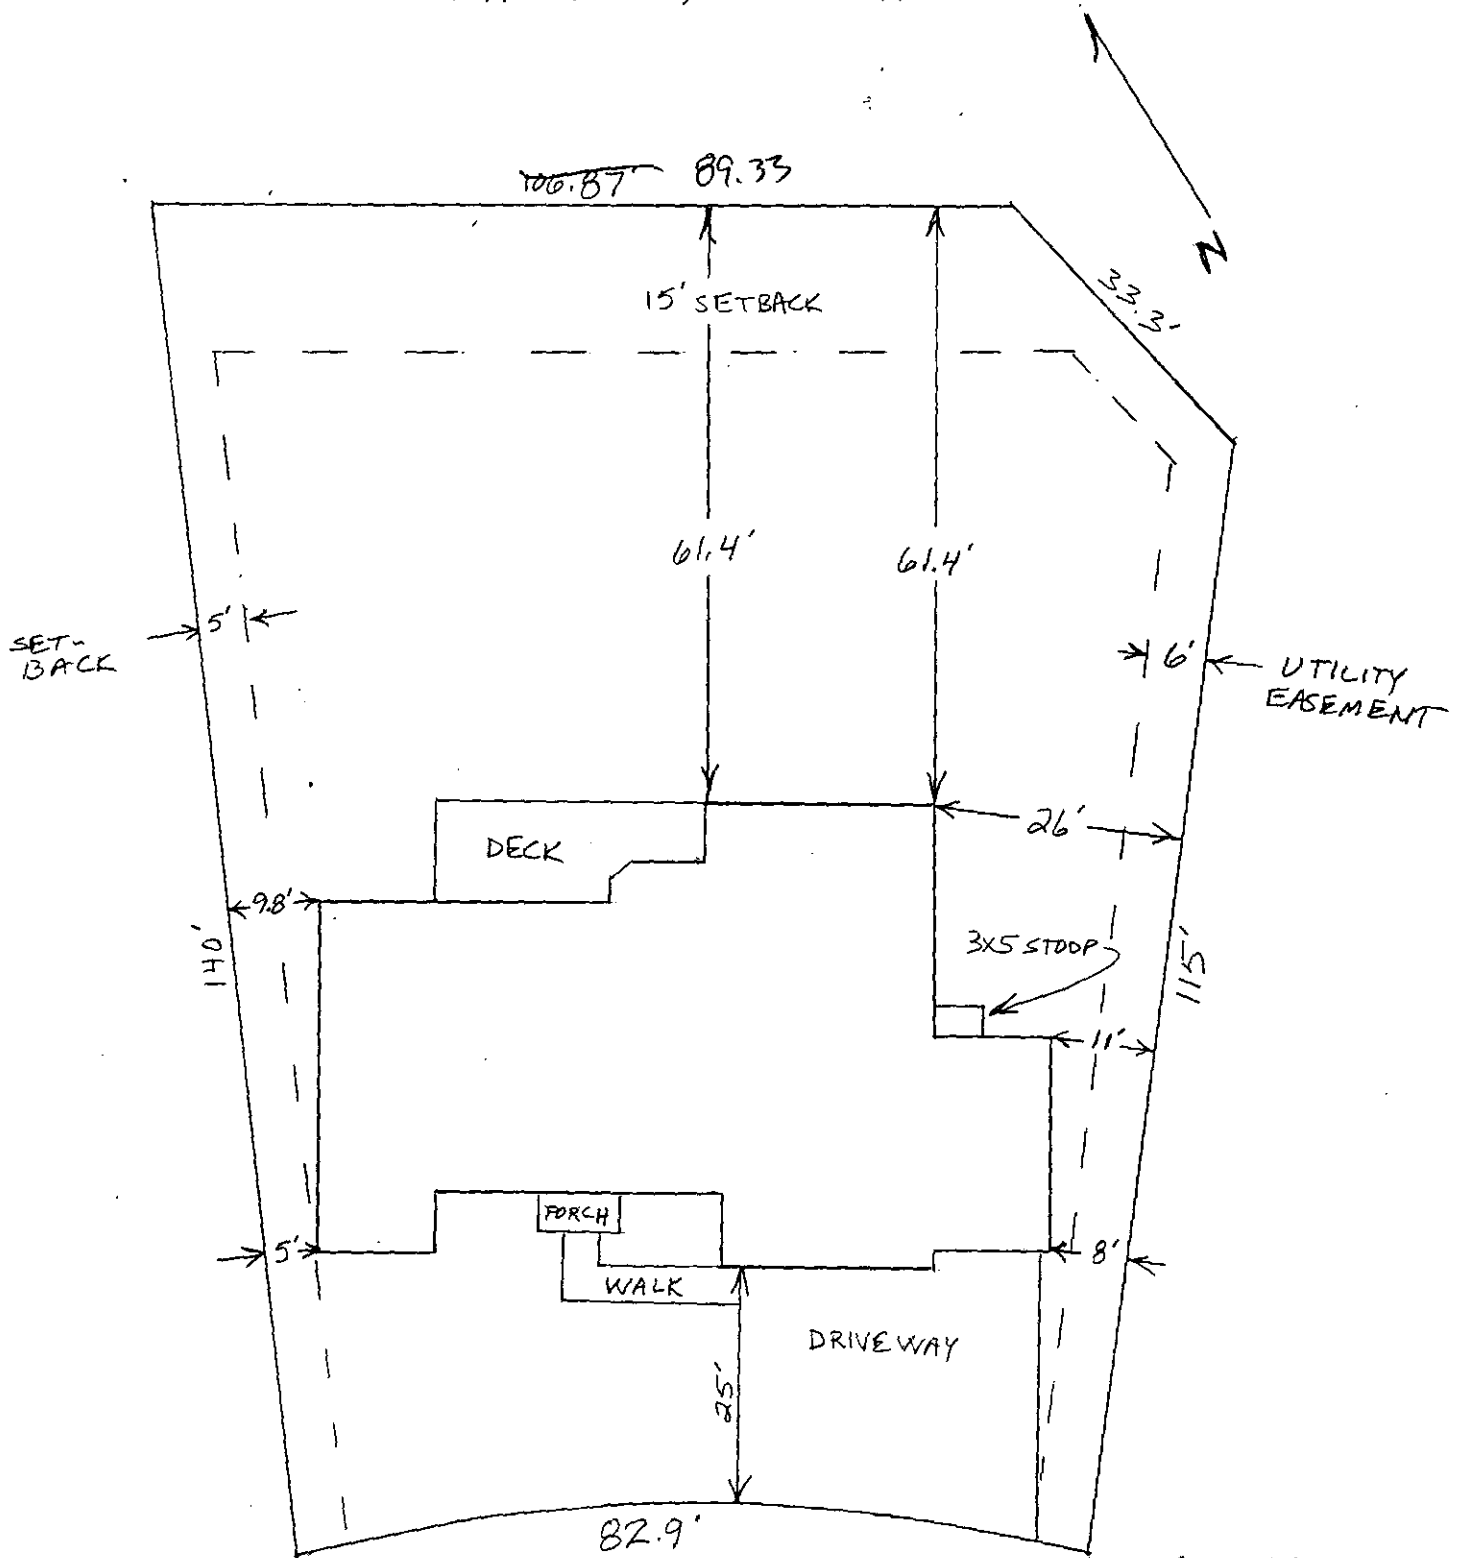

LOT 58 PROVINCETOWNE

1ST FILING

1006 BATTS FORD CIRCE

LOT AREA = 13,266 SQ.FT.

964081

SCALE 1" = 20'