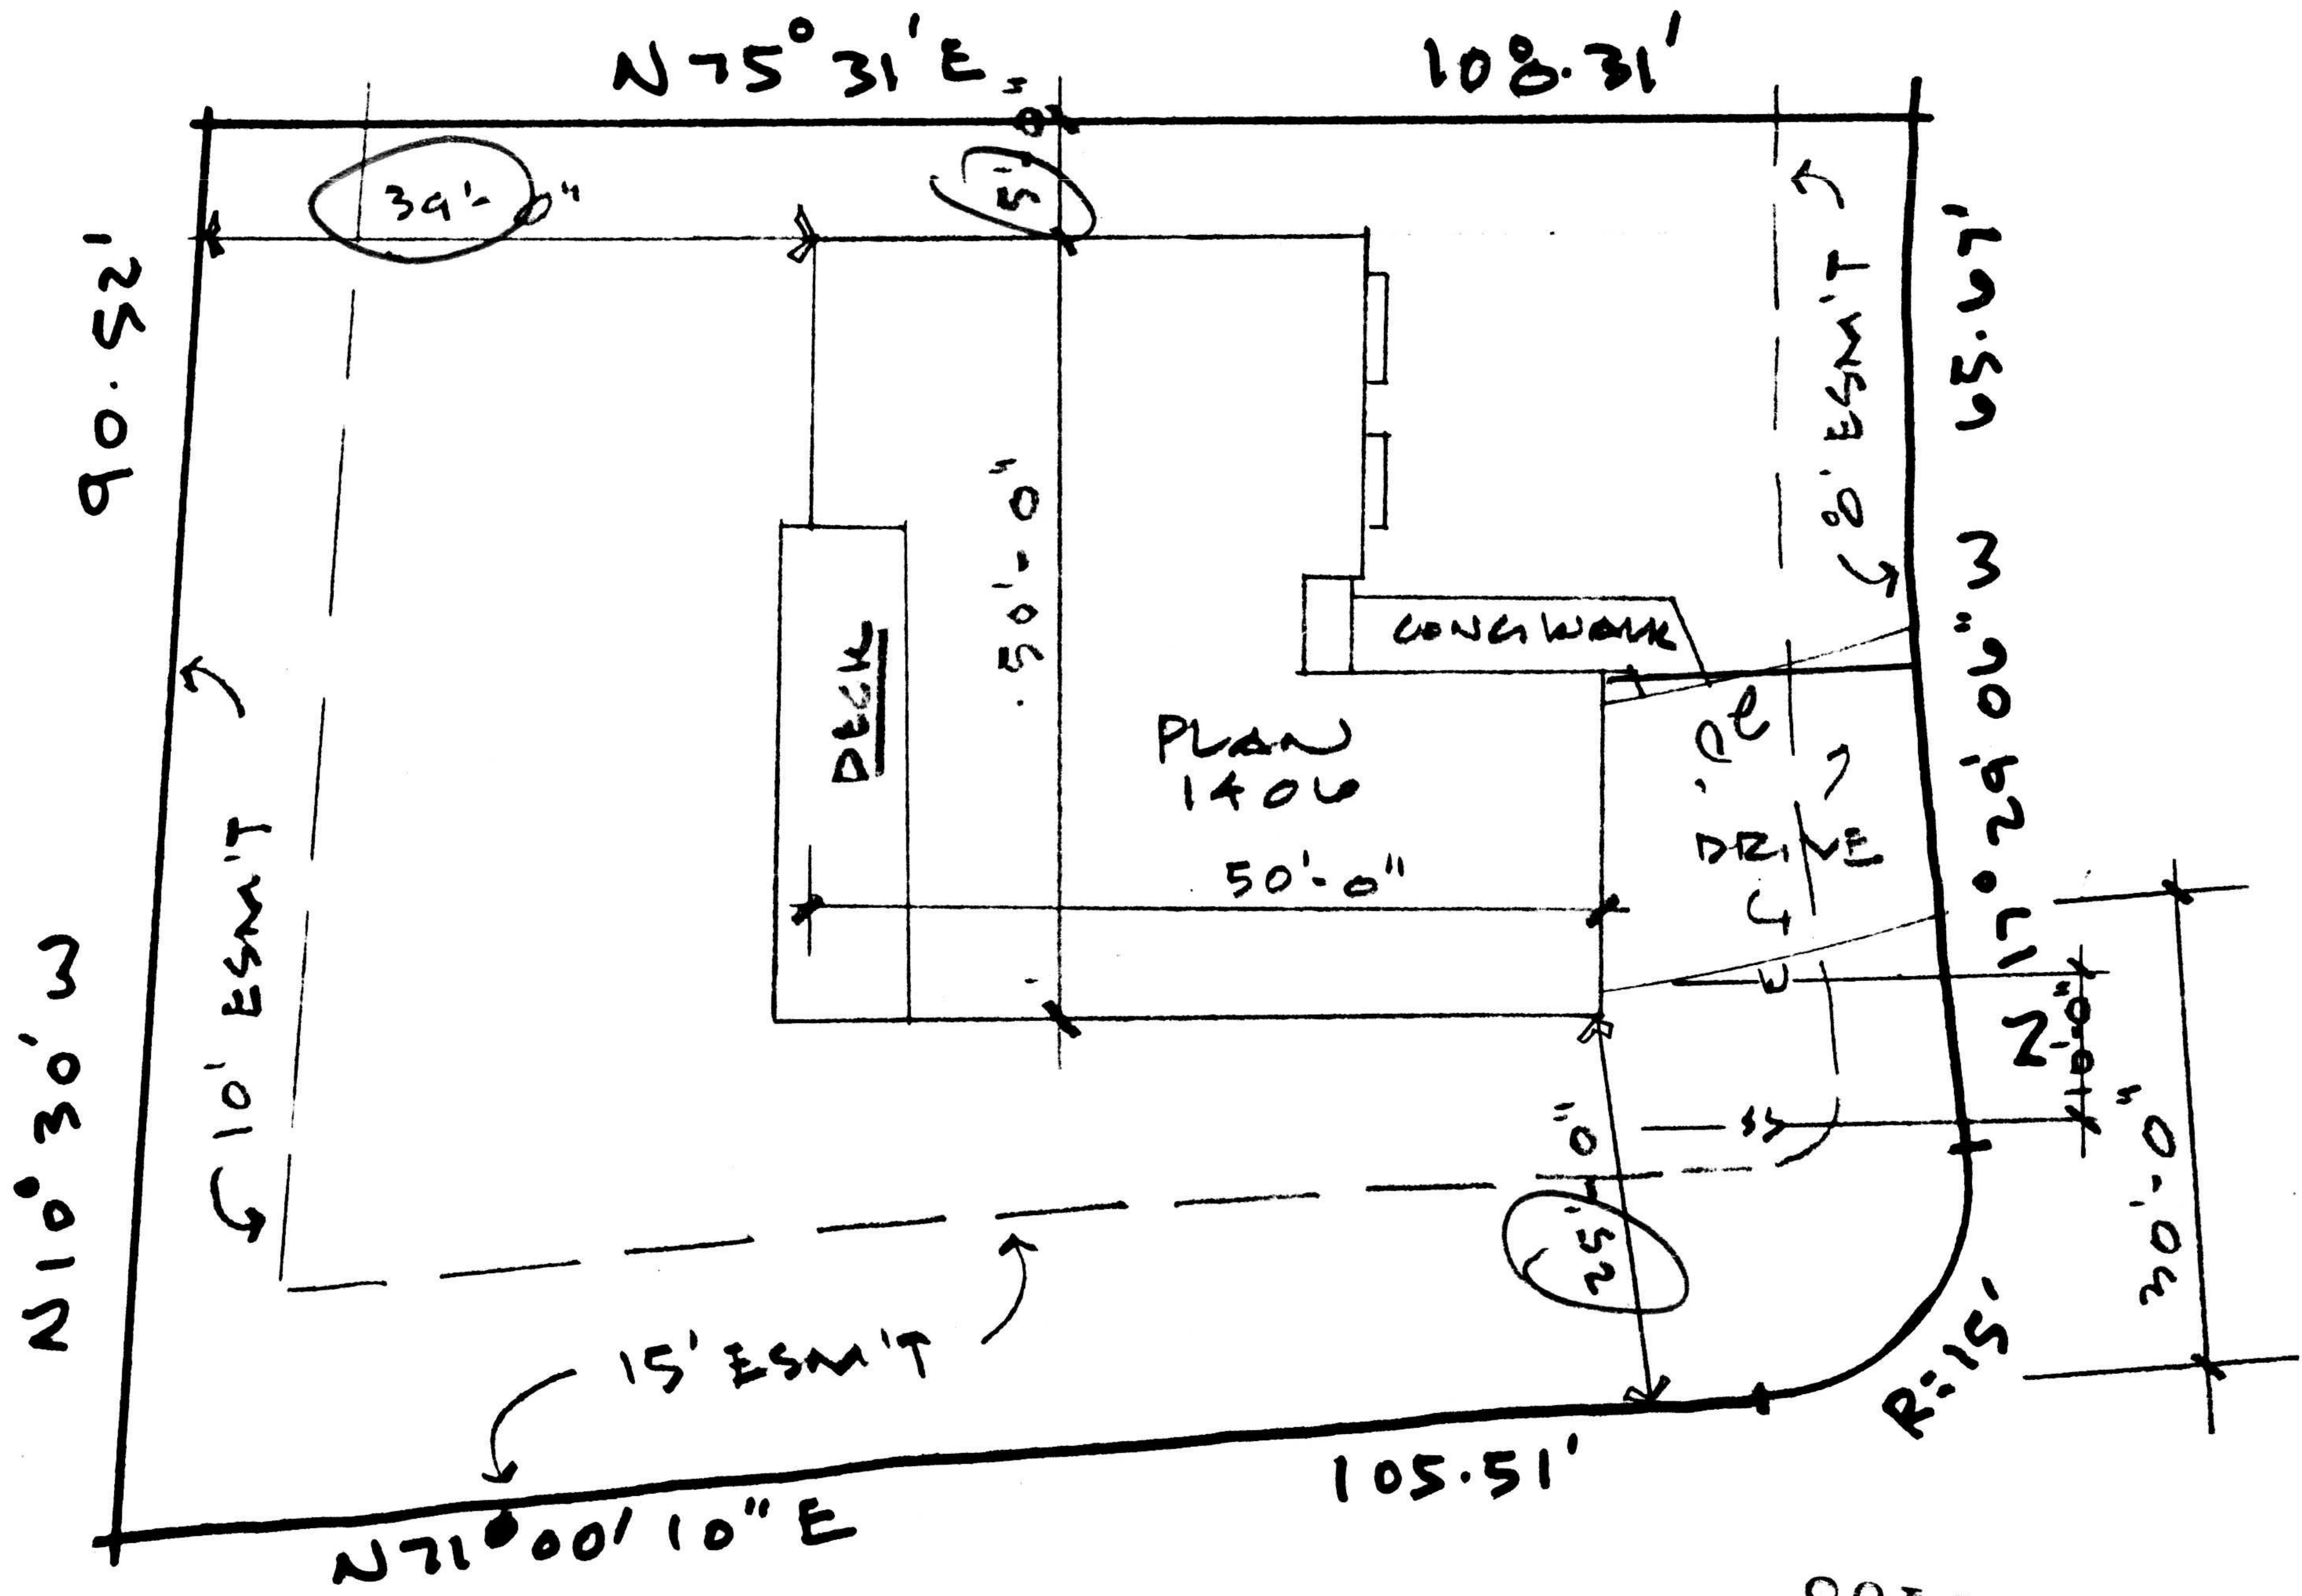

26468

GREYHOUND CIRCLE

941 GREYHOUND CIRCLE

WILLOW LANE

26468

SITE PLAN
 1" = 20'-0"
 LEGAL: LOT 64
 REPEAT OF GREENBRIAR
 AREA: 9,747 S.F.