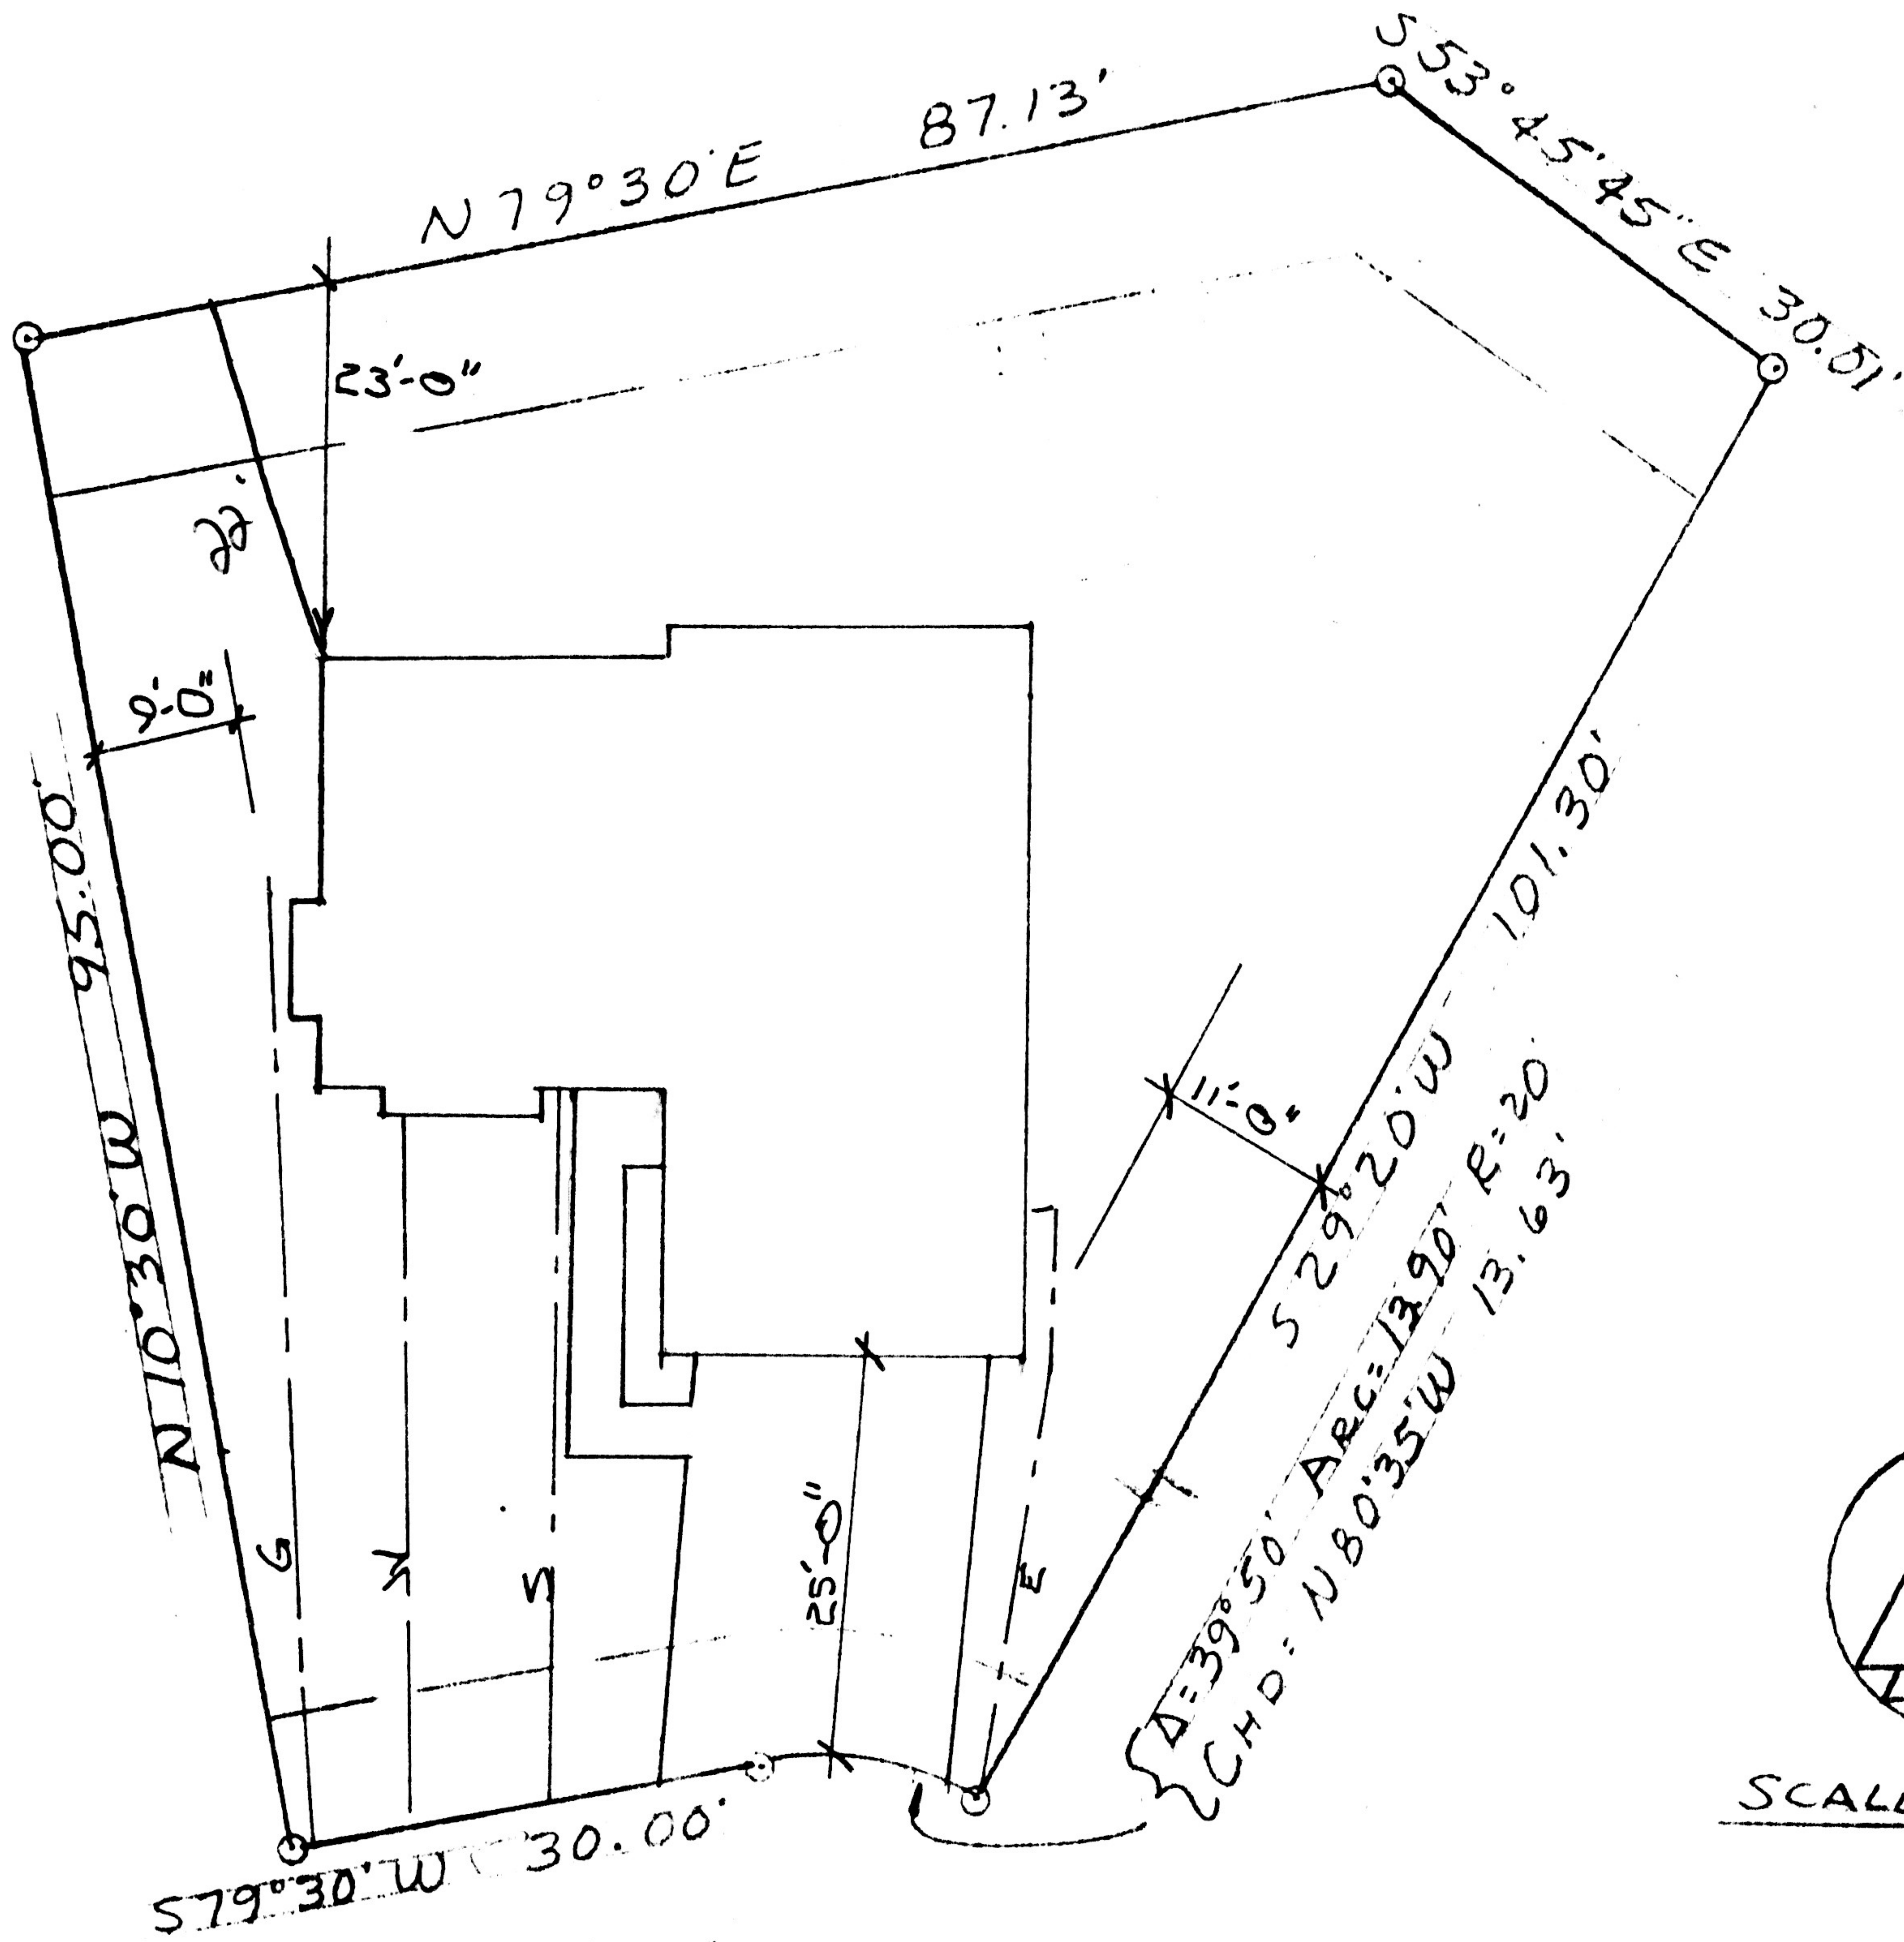

PLOT PLAN OF 924 GROUSE CIRCLE,
FORT COLLINS, COLORADO

28005.

SCALE 1" = 20'

GROUSE CIRCLE

LEGAL DESCRIPTION: LOT 40, REPLAT OF GREENBRIAR