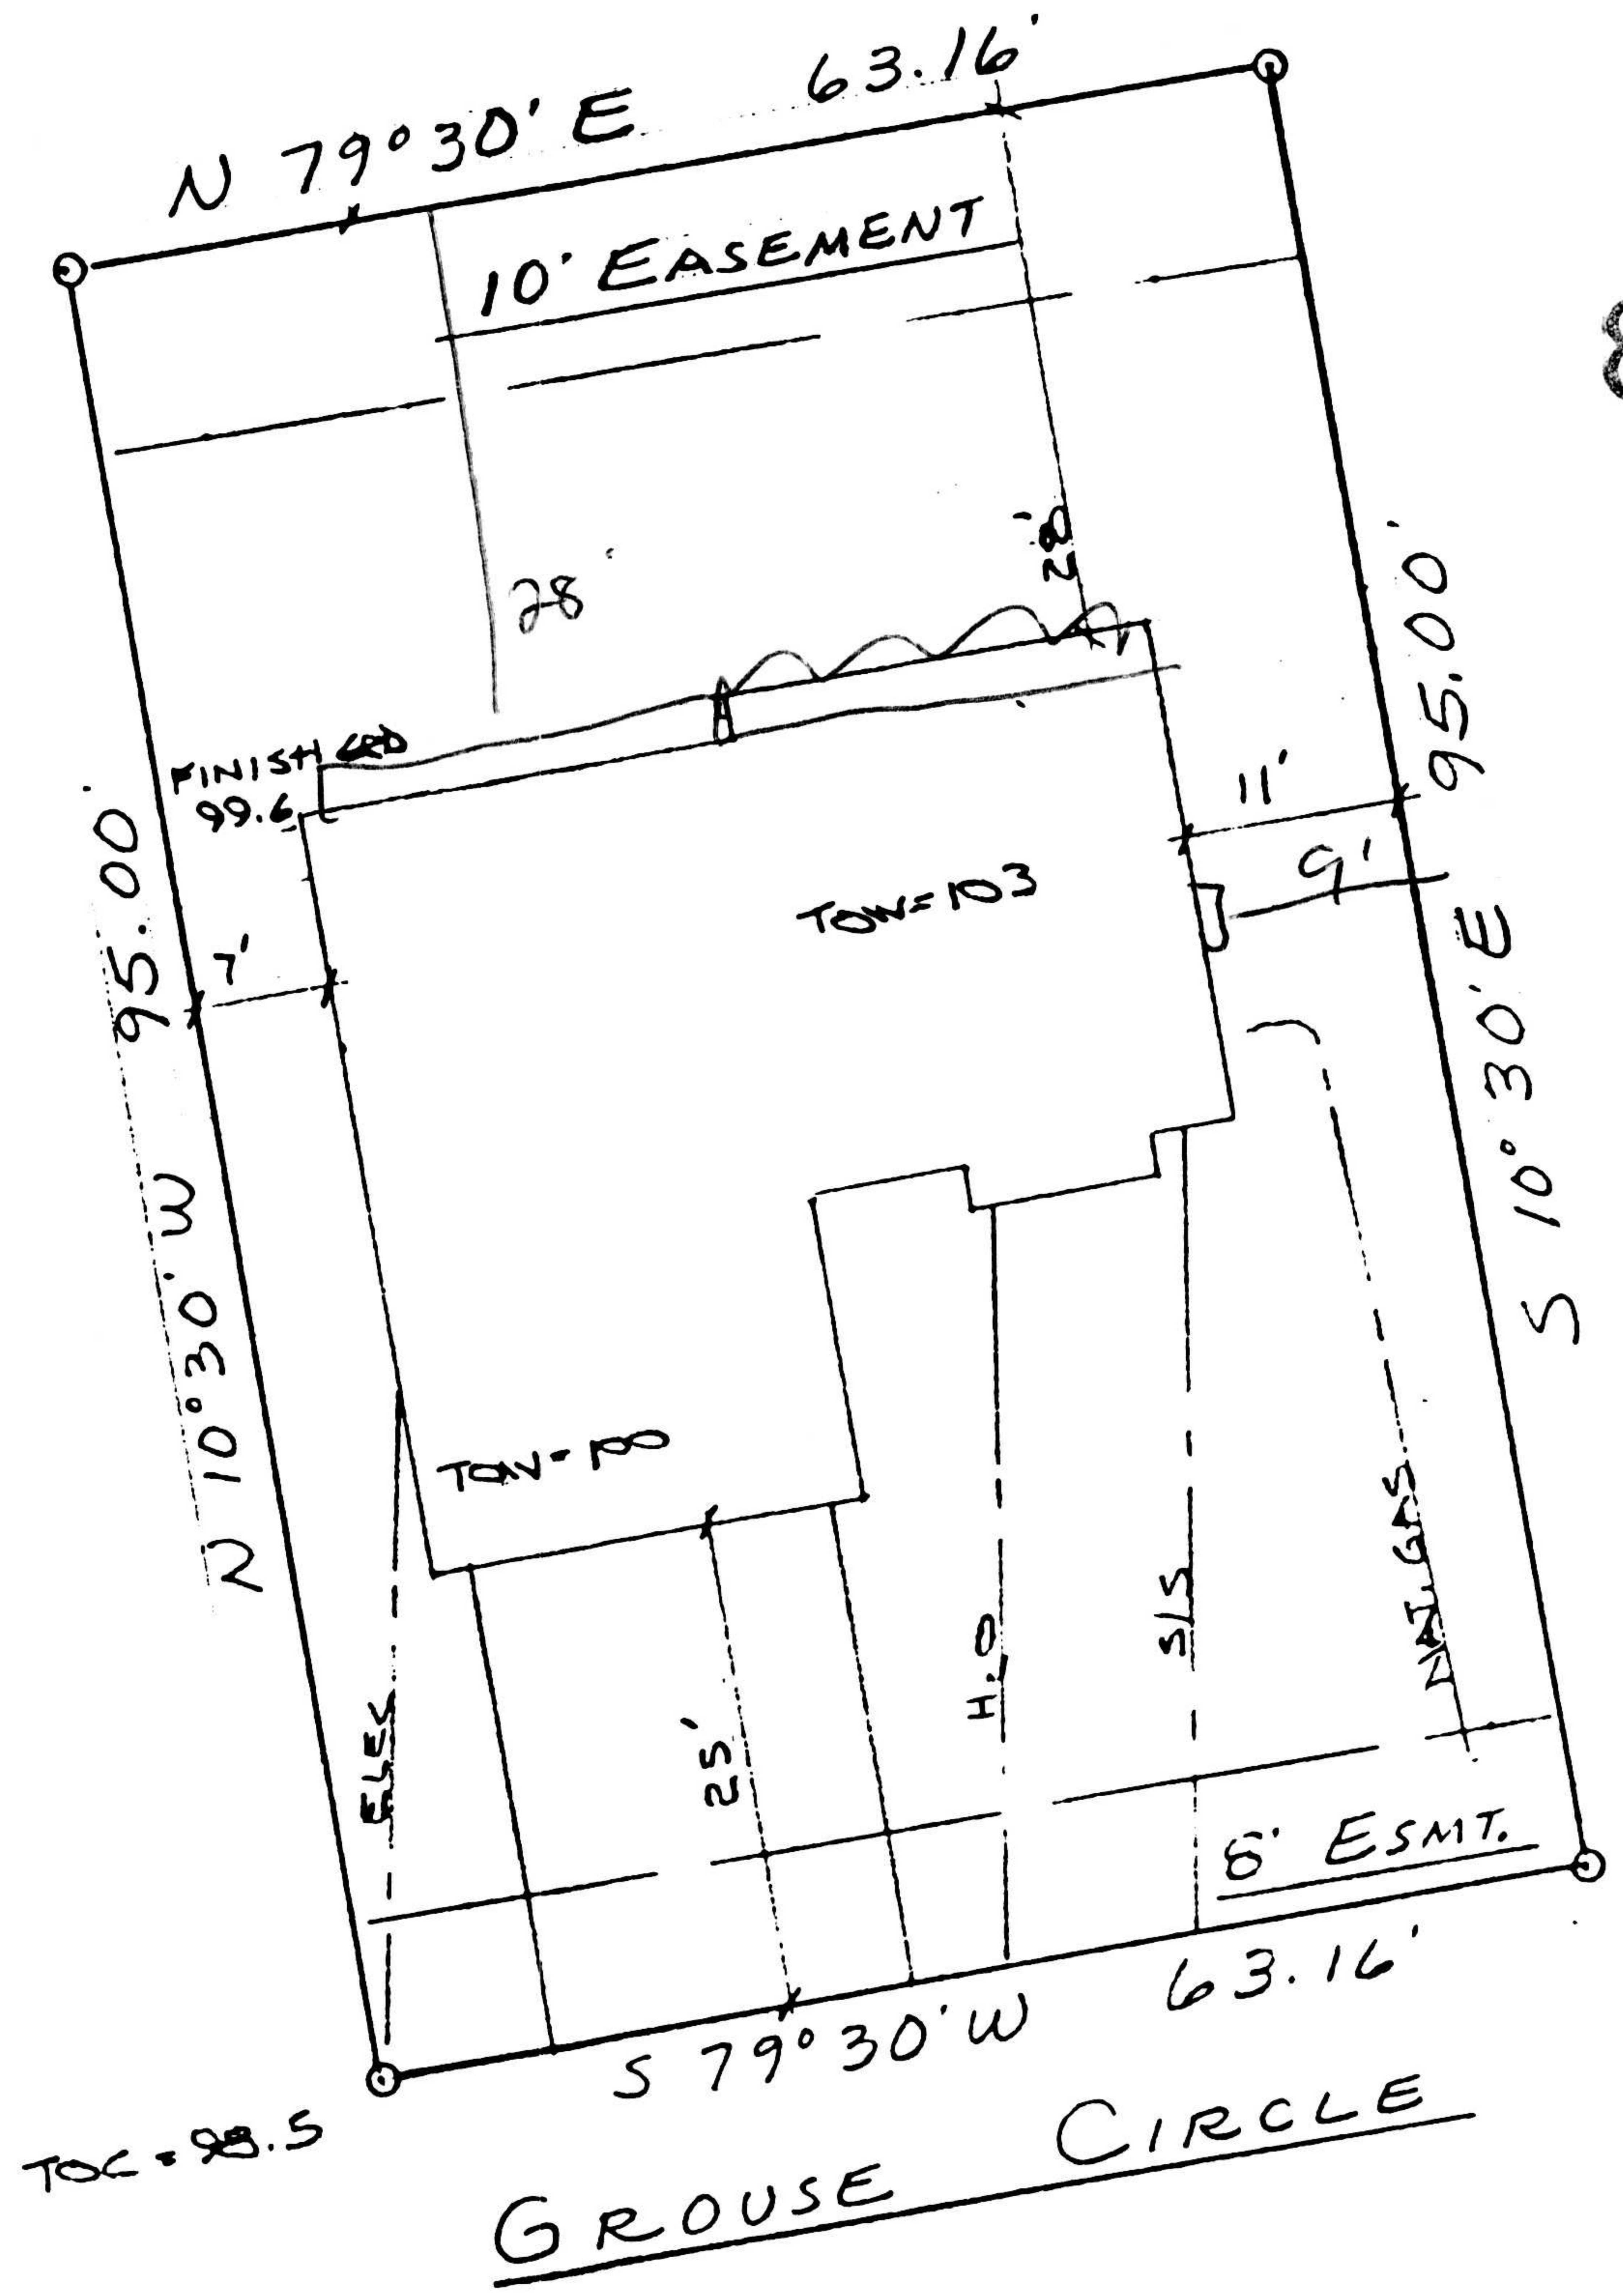

812
~~824~~
PLOT PLAN OF G ROUSE CIRCLE,
FORT COLLINS, COLORADO

890734

SCALE 1" = 20'

LEGAL DESCRIPTION: LOT 47 REPLAT OF GREENBRIAR