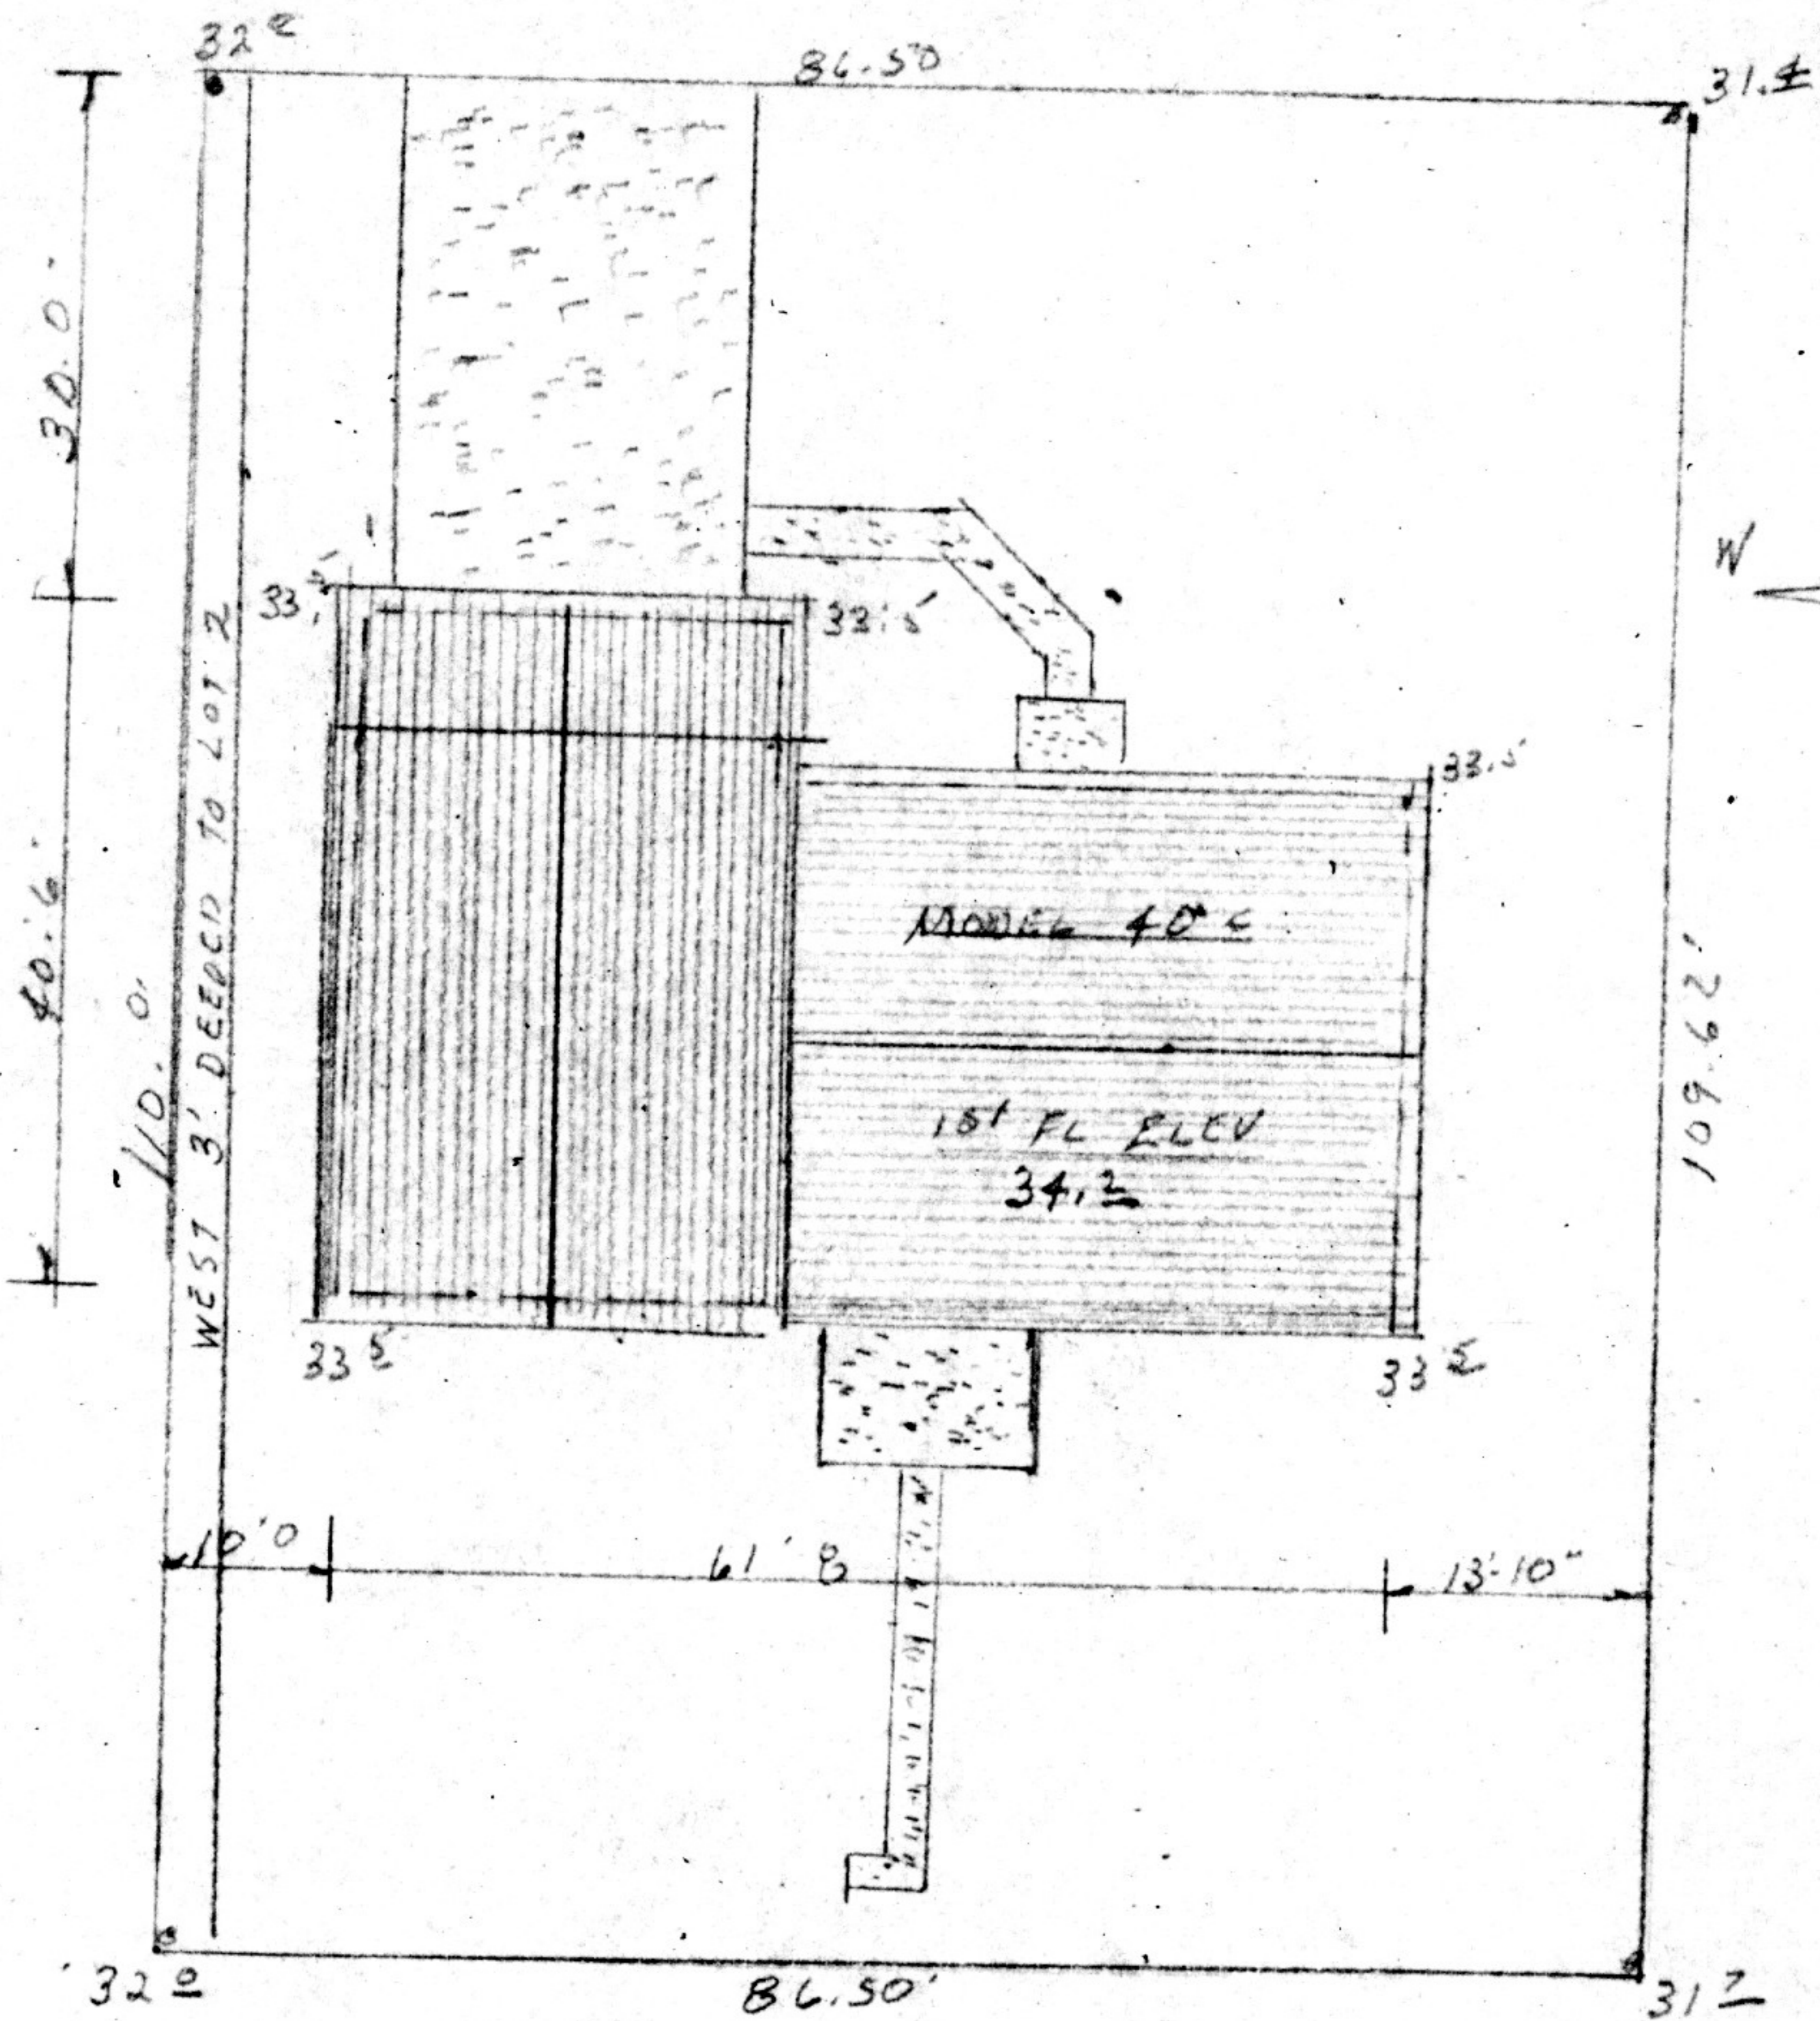

SOUTH MEADOW-LARK HEIGHTS
 LOT 2 WEST BLOCK 2
 505 DRANE ROAD
 FORT COLLINS, COLORADO

PLOT PLAN
 SCALE 1" = 20'-0"

505 W. Drake Rd.

10193

MAY 17 1988