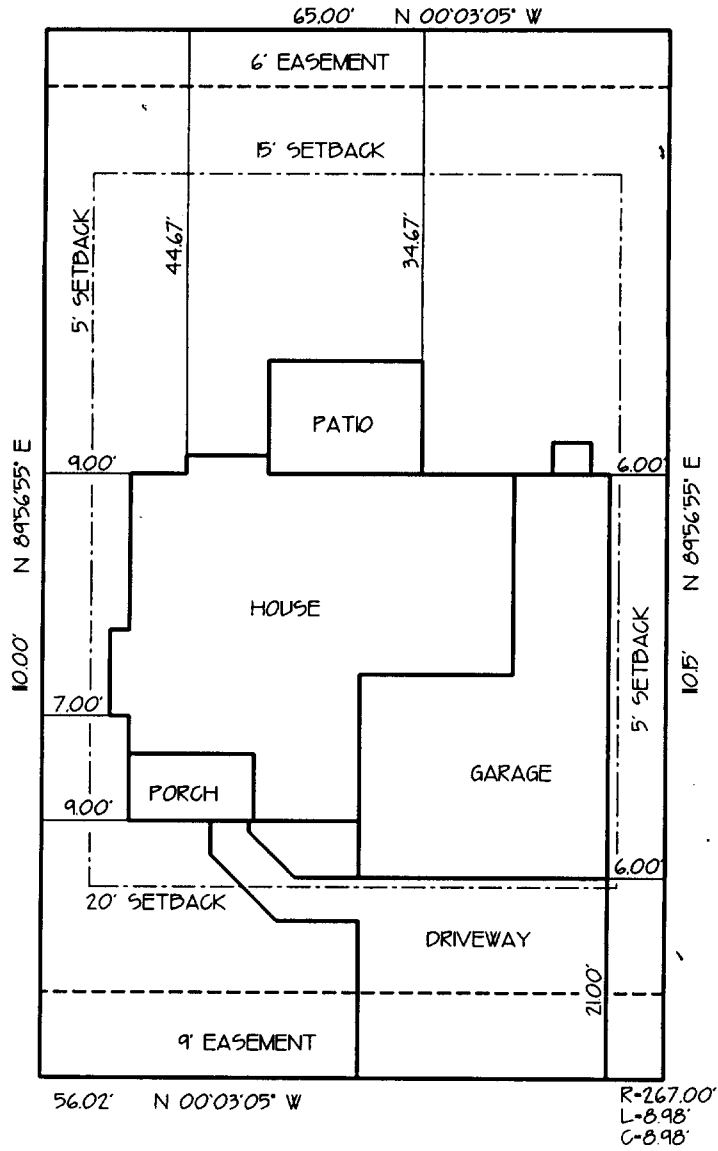

B0406975

4220 ROLLING GATE ROAD
LOT 22
THE GATES AT WOODRIDGE P.L.D. 4TH FLING
FORT COLLINS, COLO.
SQ.FT. 7,150
SCALE: 1" = 20'

Sf new
12.22.04