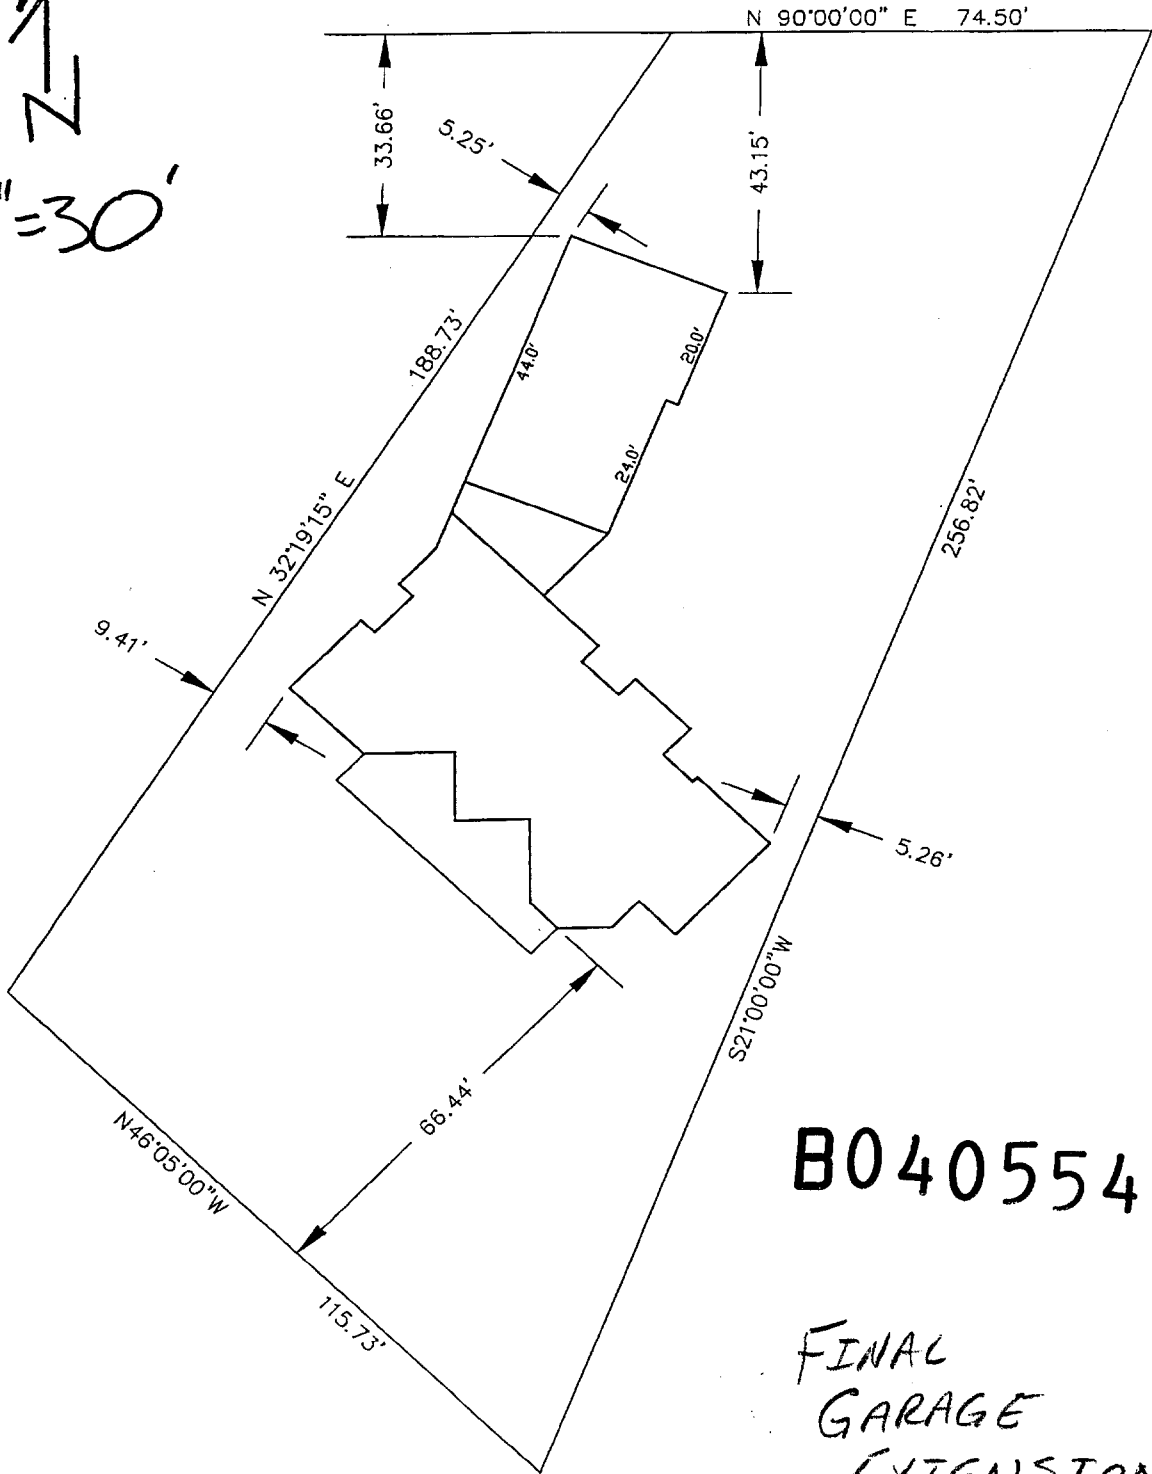

1415 Waxwing Ln.

1" = 30'

B0405542

FINAL
GARAGE
EXTENSION

10-14-04

SF NEW

S:\Survey Jobs\WZFA\Drawg\Const\U.64 Hearshire 1st S-O.dwg, 10/14/2004 07:27:06 AM, 1:30