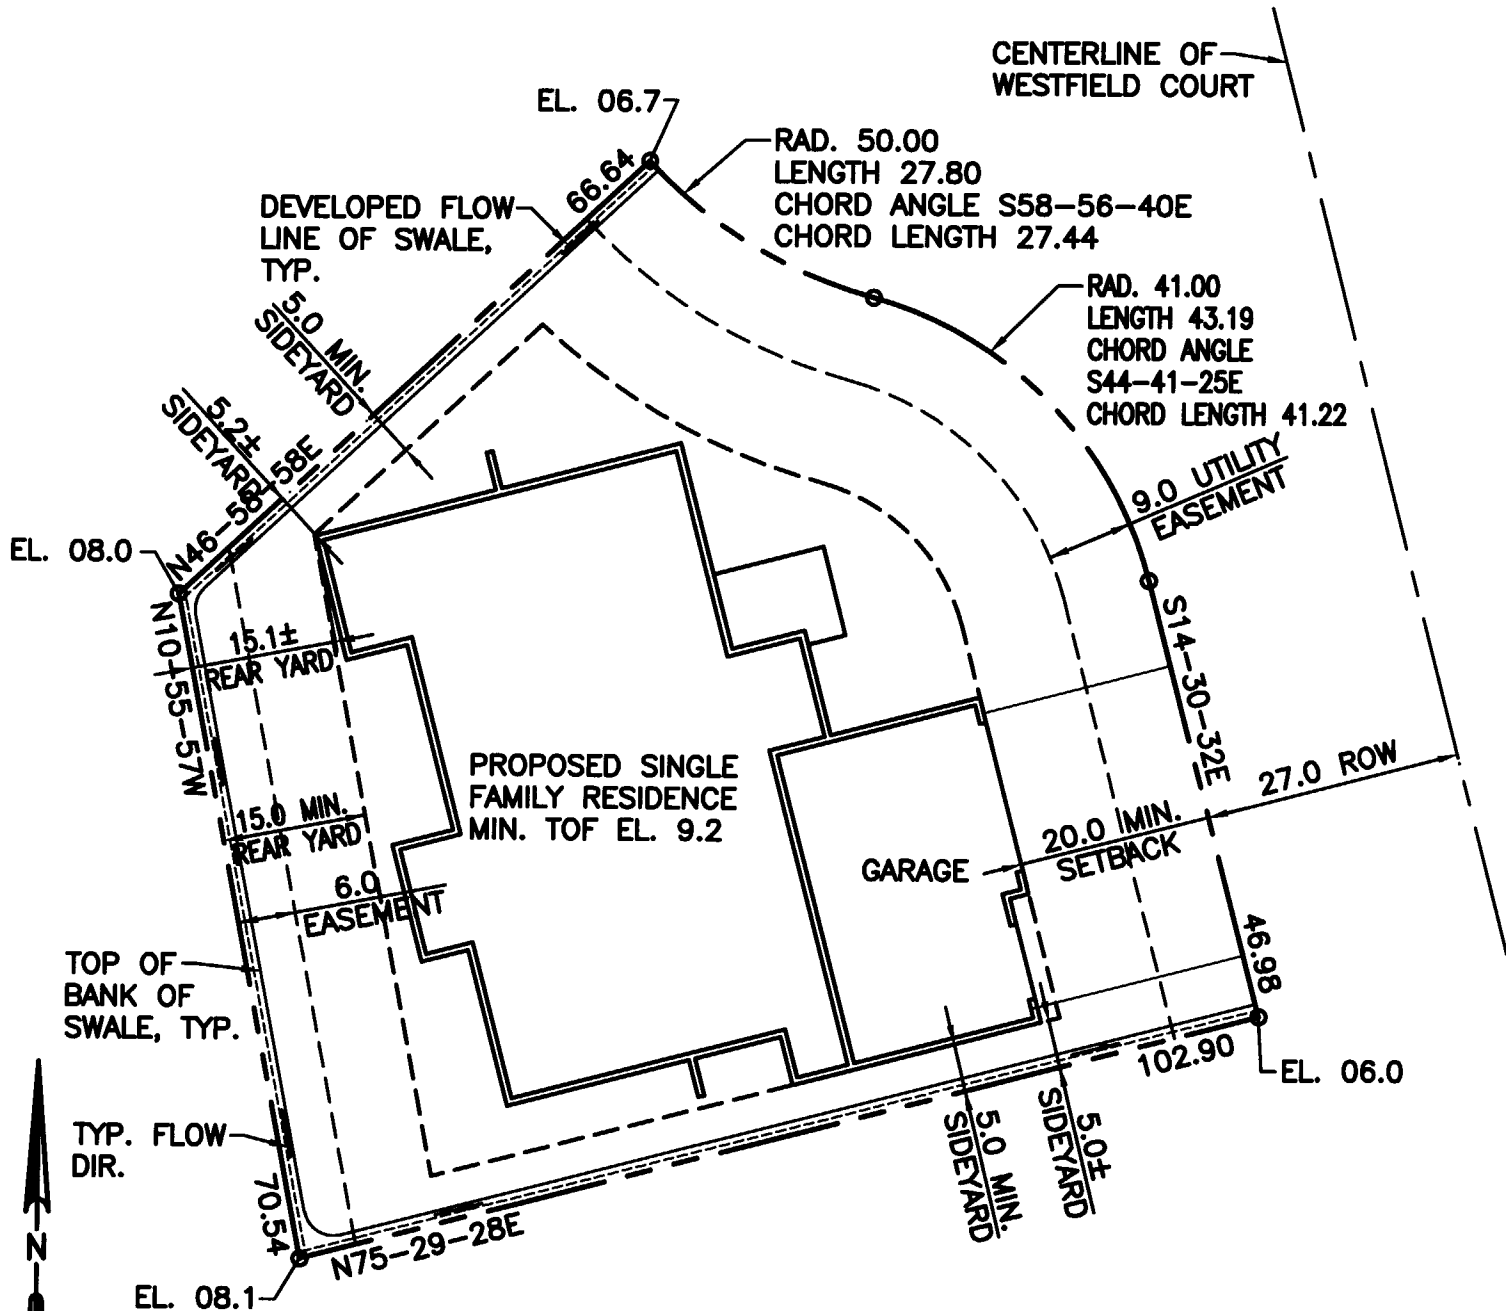

B0404727

# PLOT PLAN

SCALE 1"=20.0  
 LOT 19, BLOCK 1, 3TH FILING  
 MOUNTAIN RIDGE FARMS

3921 Westfield Ct  
 SF new  
 10.6.04