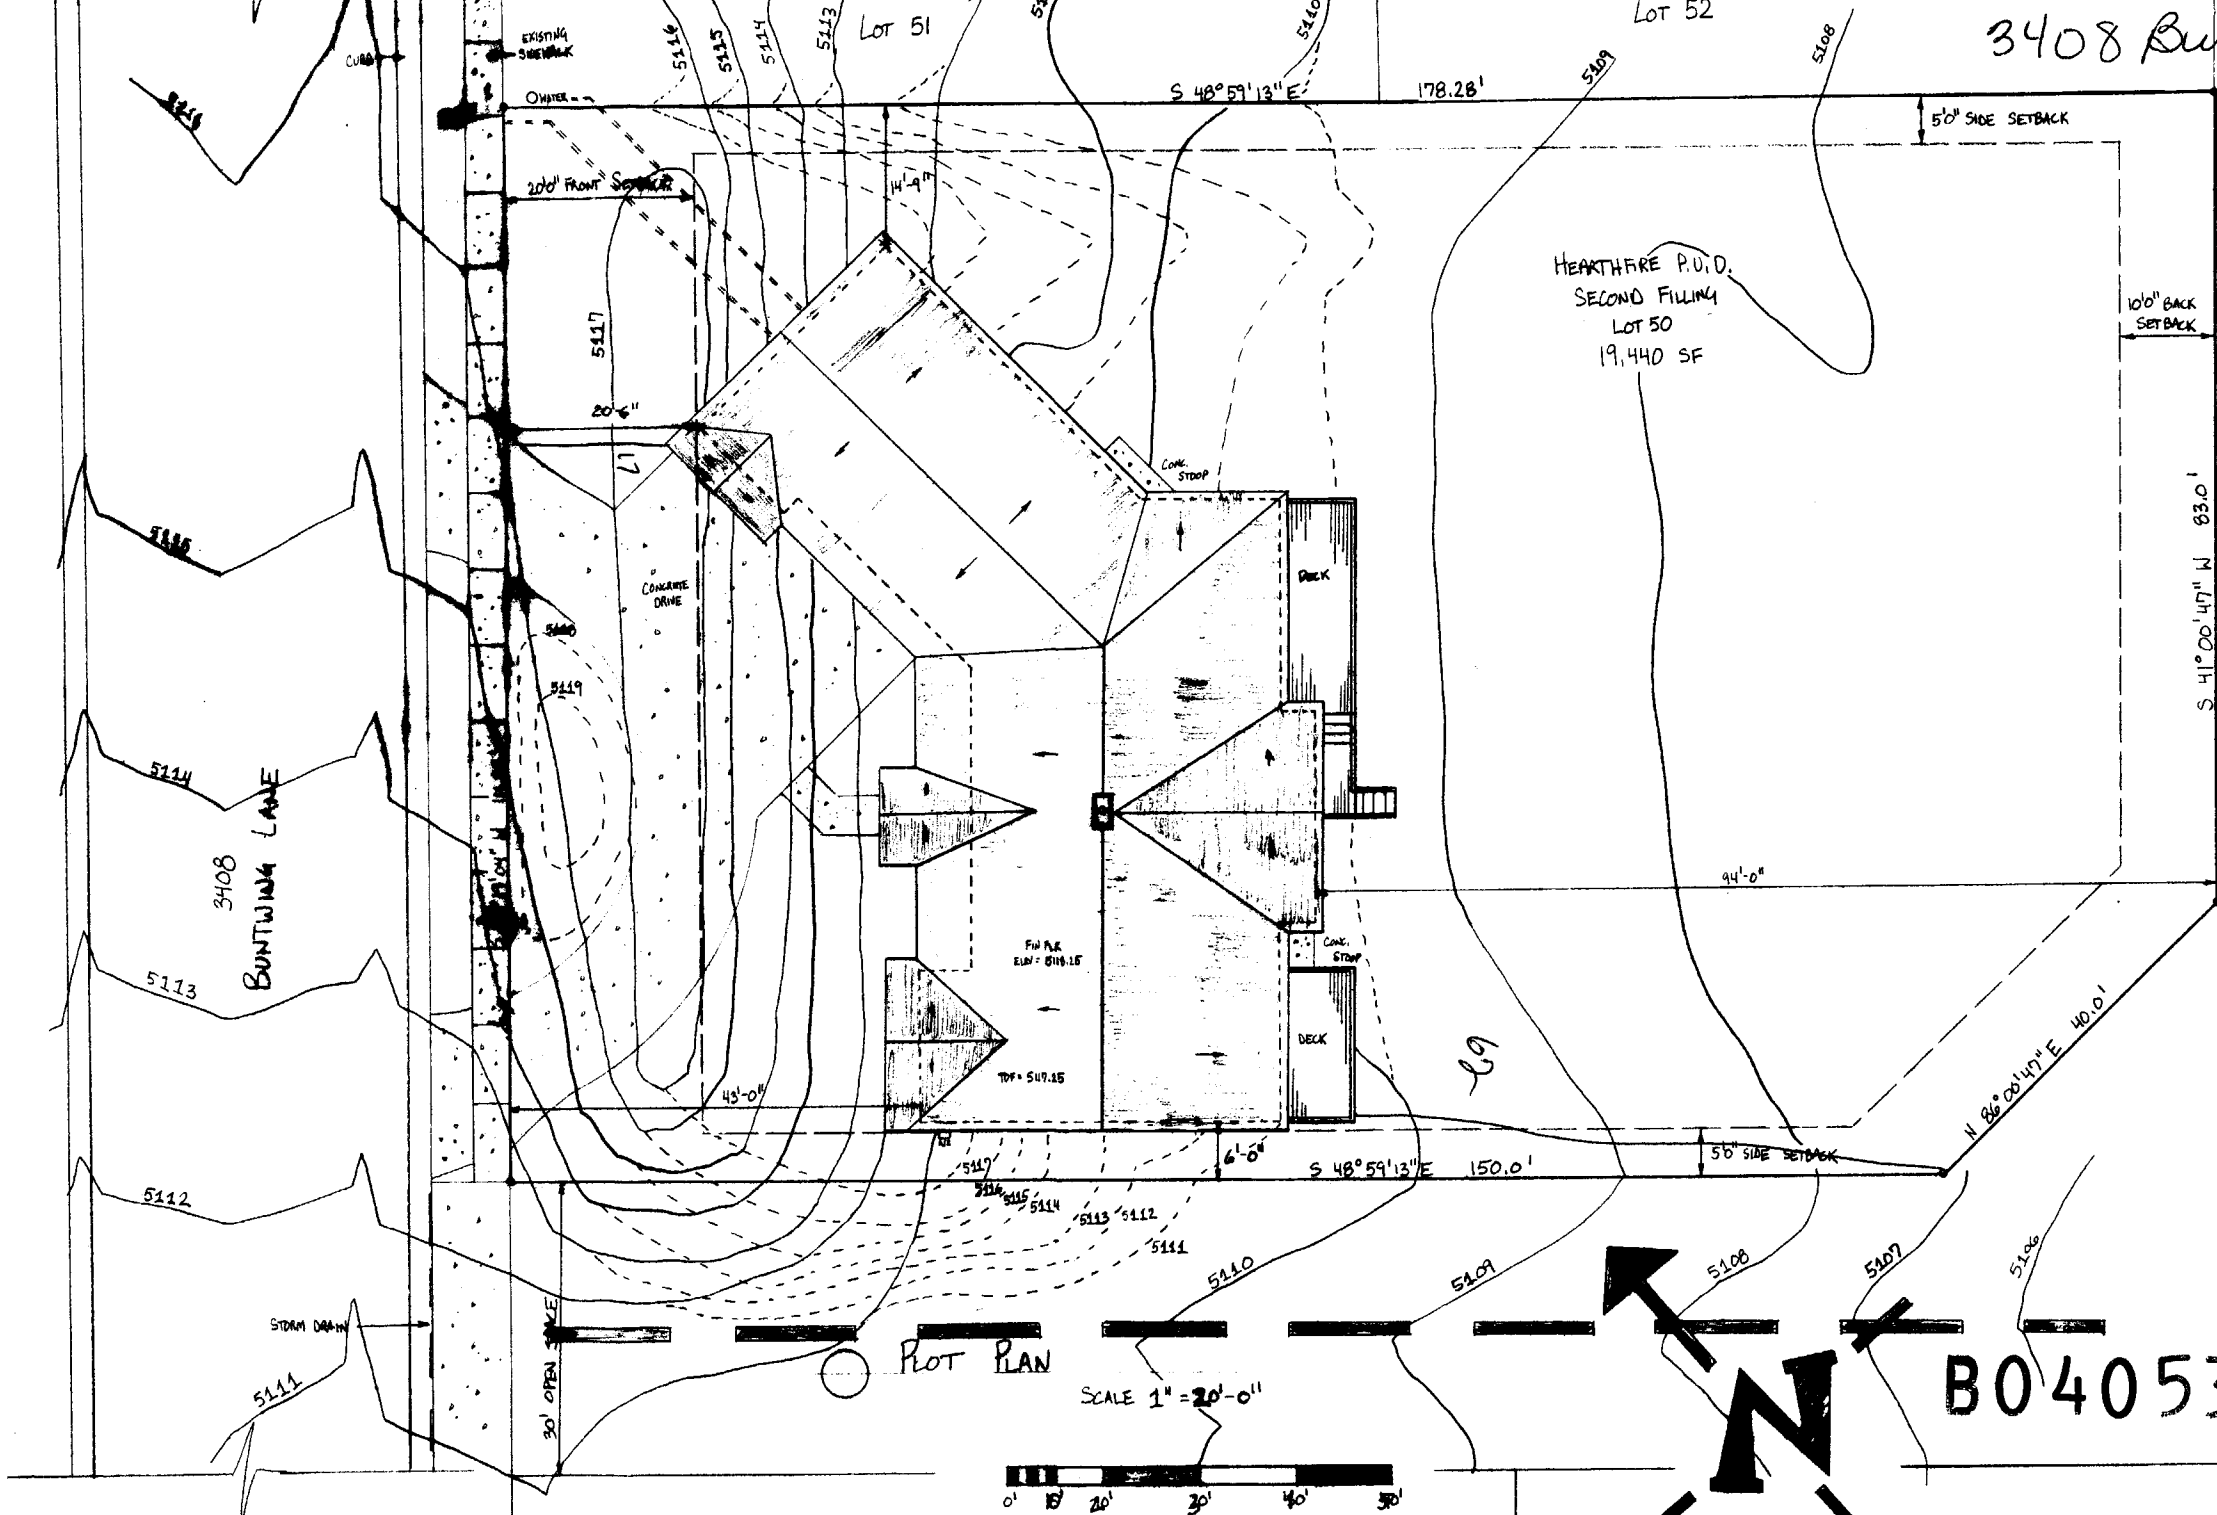

3408 Bunting Ln
SF new
9.30.04

- * OWNER
- GENE
- ARCHI
- STRUC
- * BASE
- PLAN
- GRAND
- DRIVE
- FRONT
- KITCH
- MASTER

— EXISTING CONTOUR LINE
- - - NEW CONTOUR LINE

Plot Plan

SCALE 1" = 20'-0"

B0405334

LOT 49

LOT 48