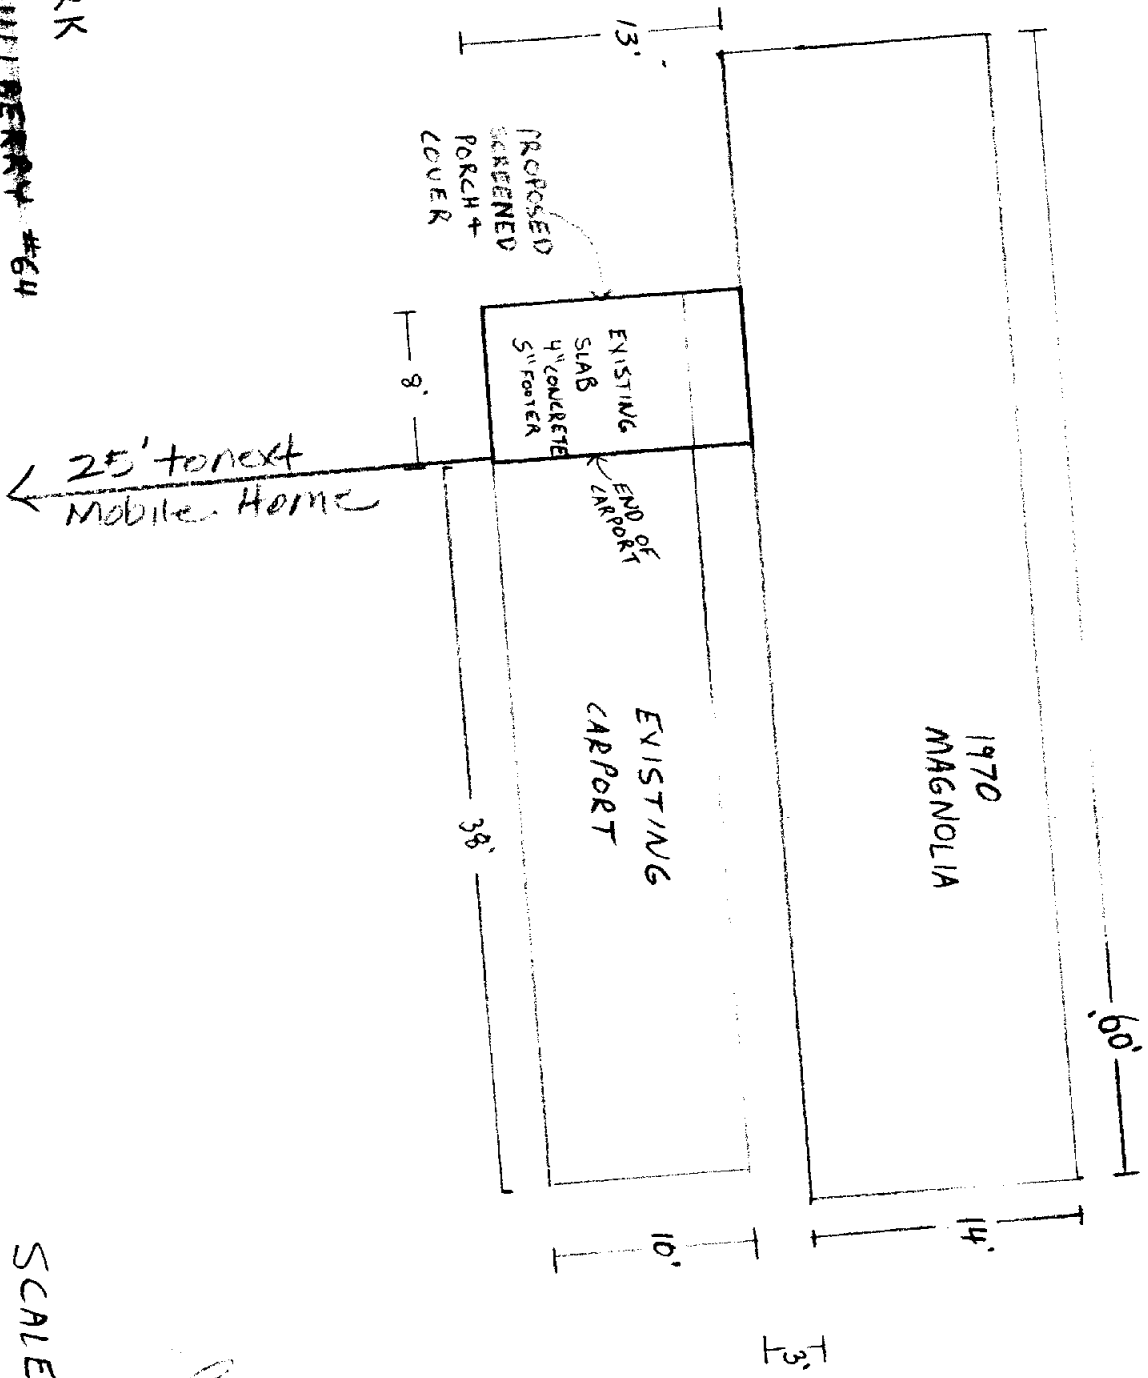

29273

SKYLINE PARK
224 W MULBERRY #64
OWNER - D.C. CAMMAACK

SCALE
1" = 10'