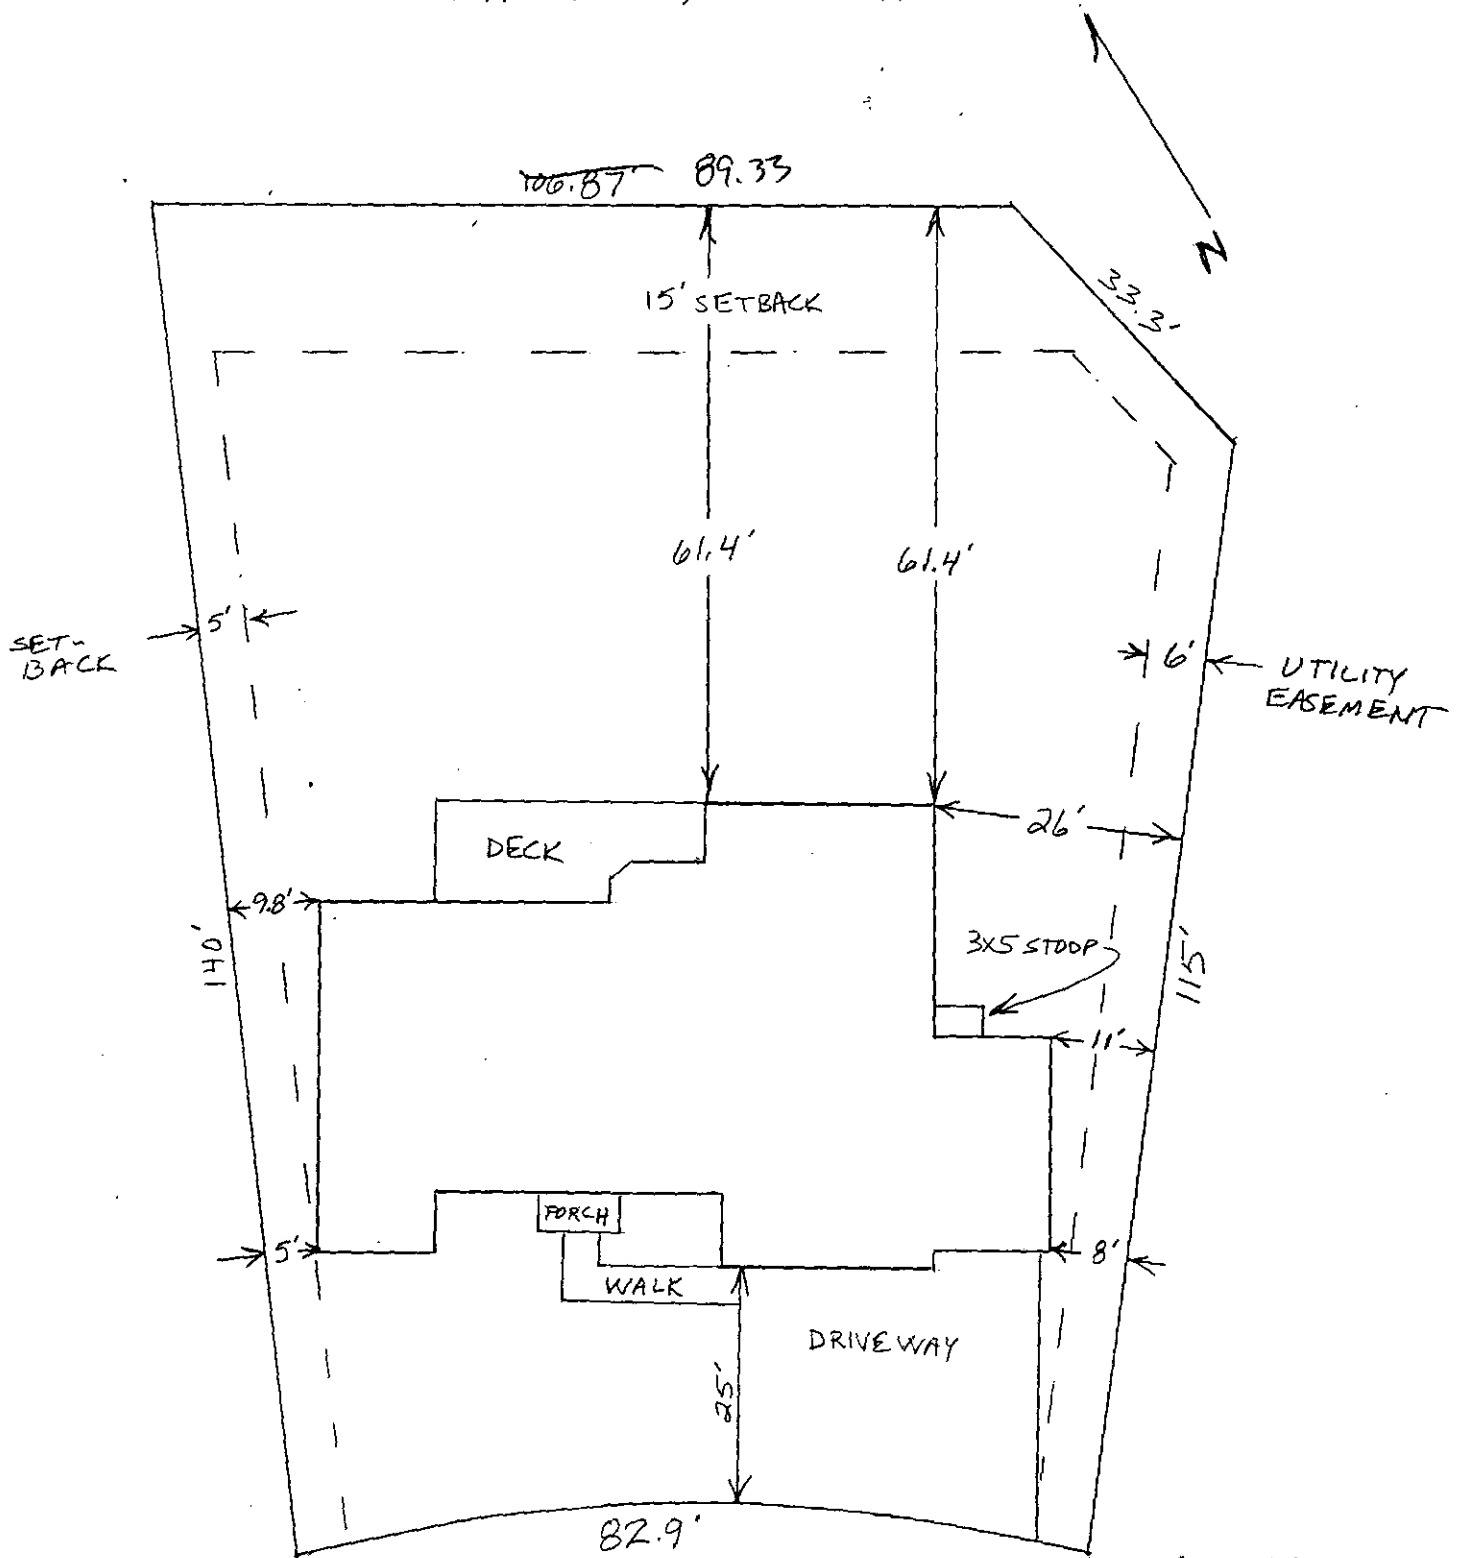

LOT 58 PROVINCETOWNE

1ST FILING

1006 BATTS FORD CIRCE

LOT AREA = 13,266 SQ.FT.

SCALE 1" = 20'

964081