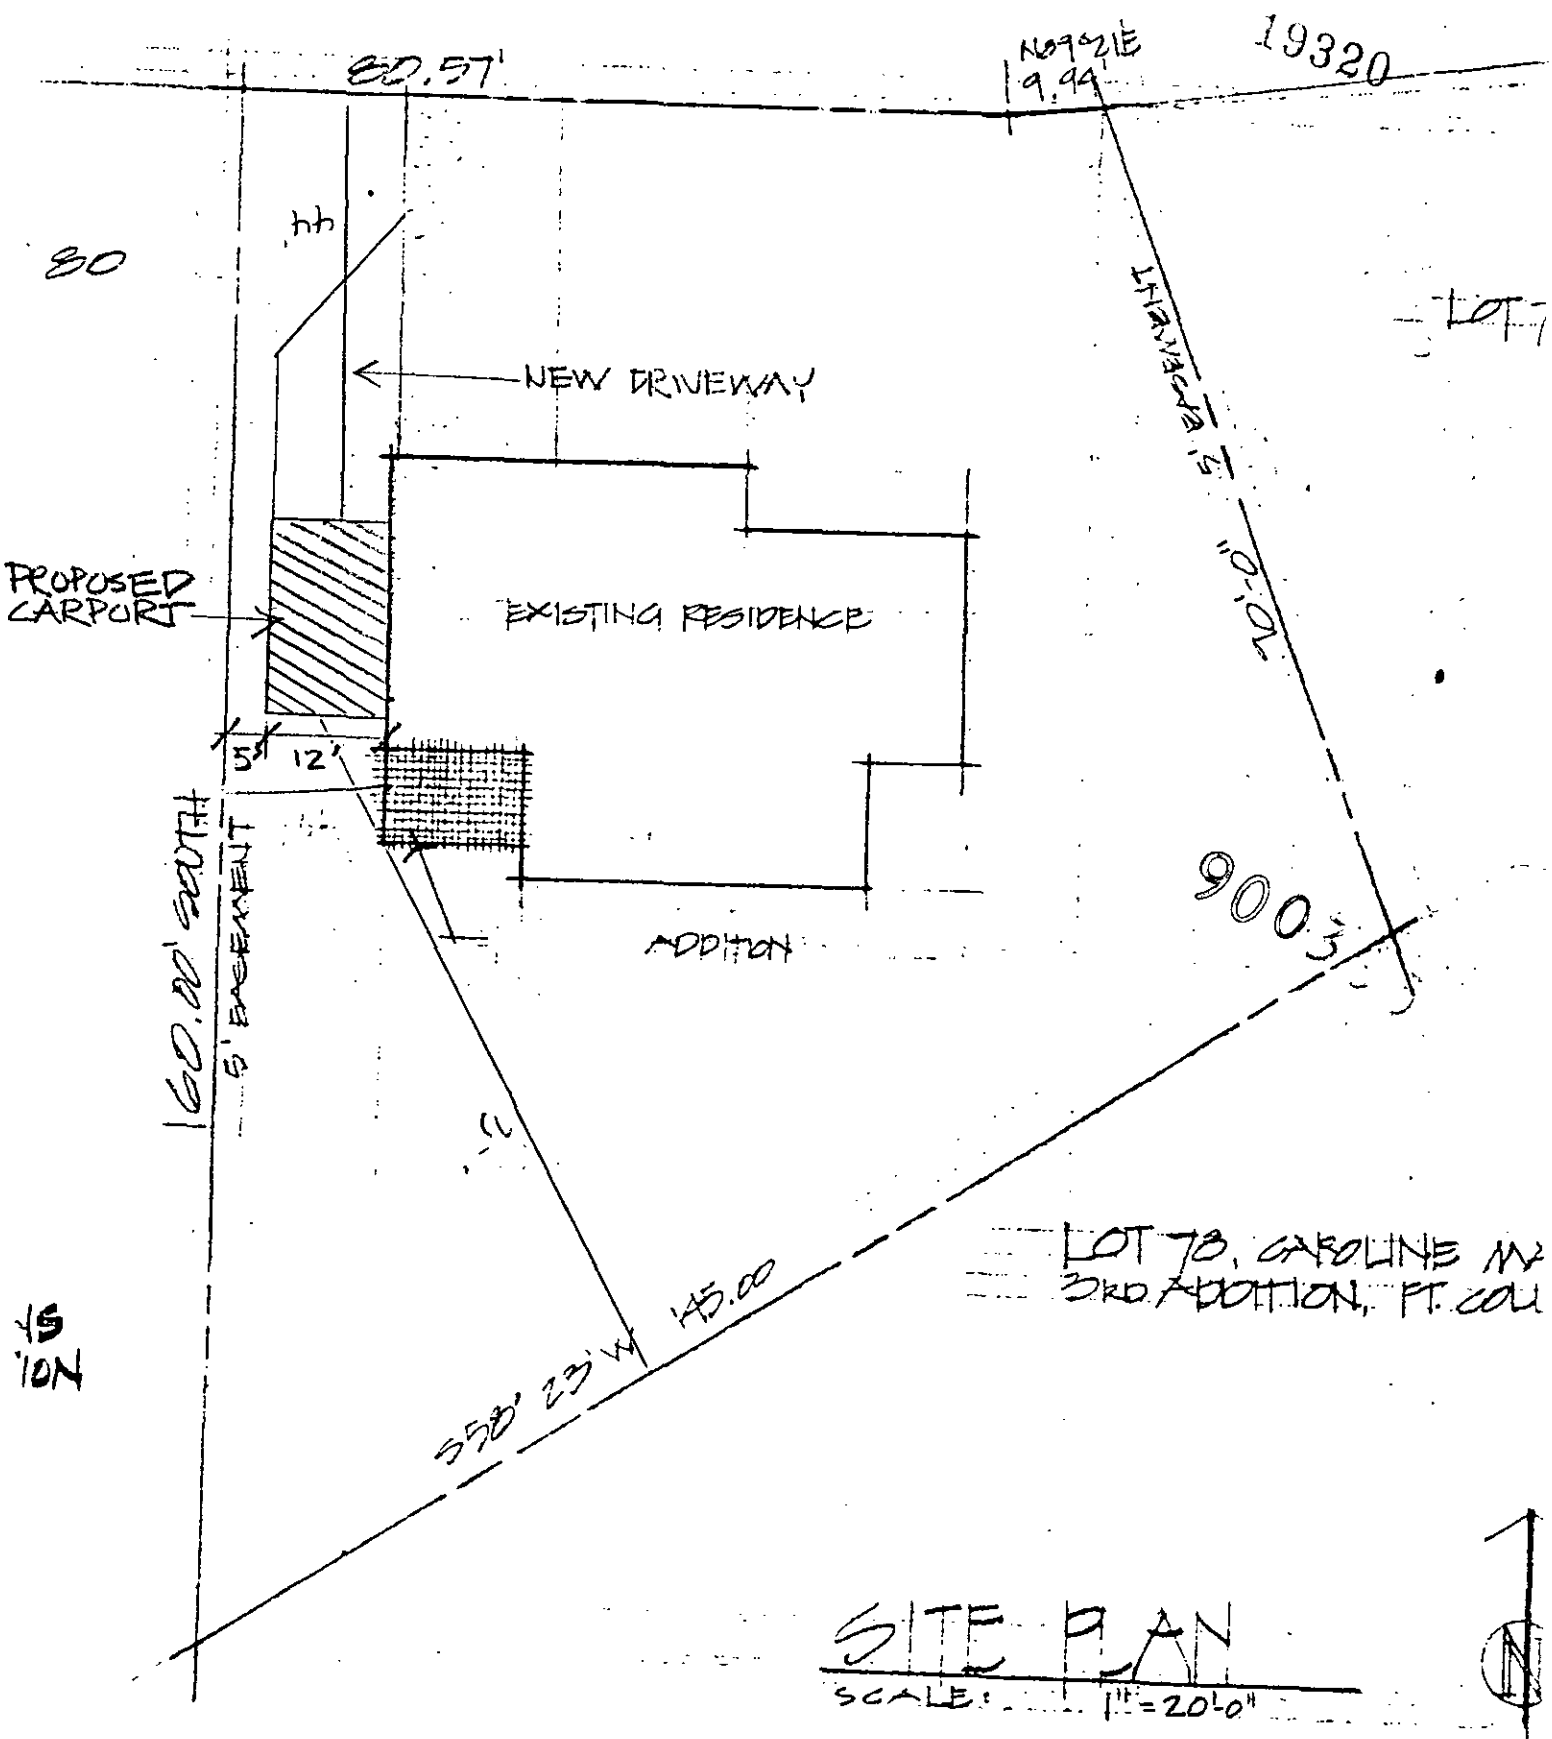

1005 WANTZ PLACE

SITE PLAN

SCALE: 1" = 20'-0"