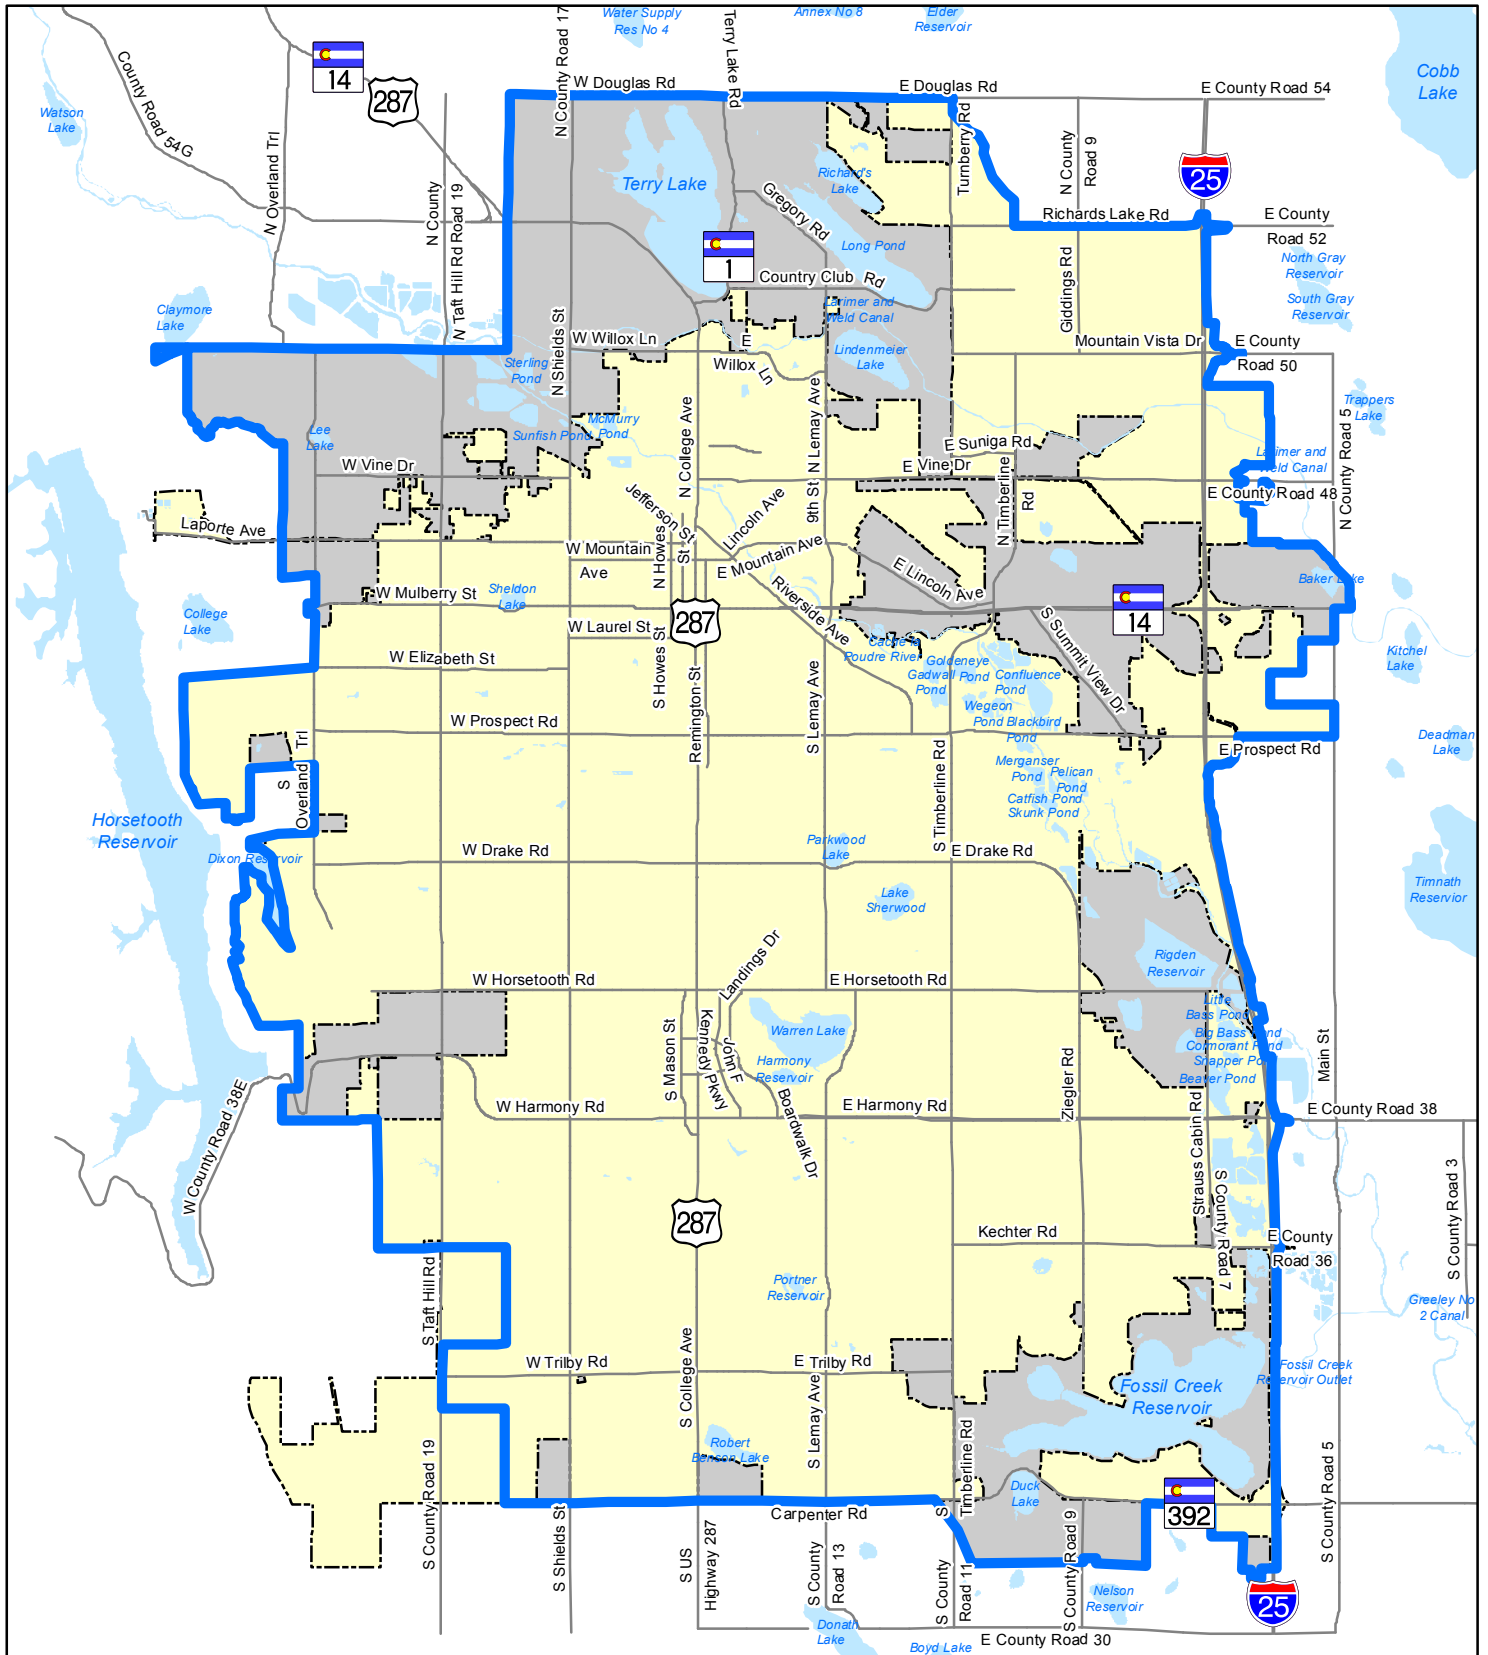

# Fort Collins Growth Management Area (GMA)

**Legend**

- Growth Management Area Boundary
- City Limits
- Water Features

Adopted March 2005