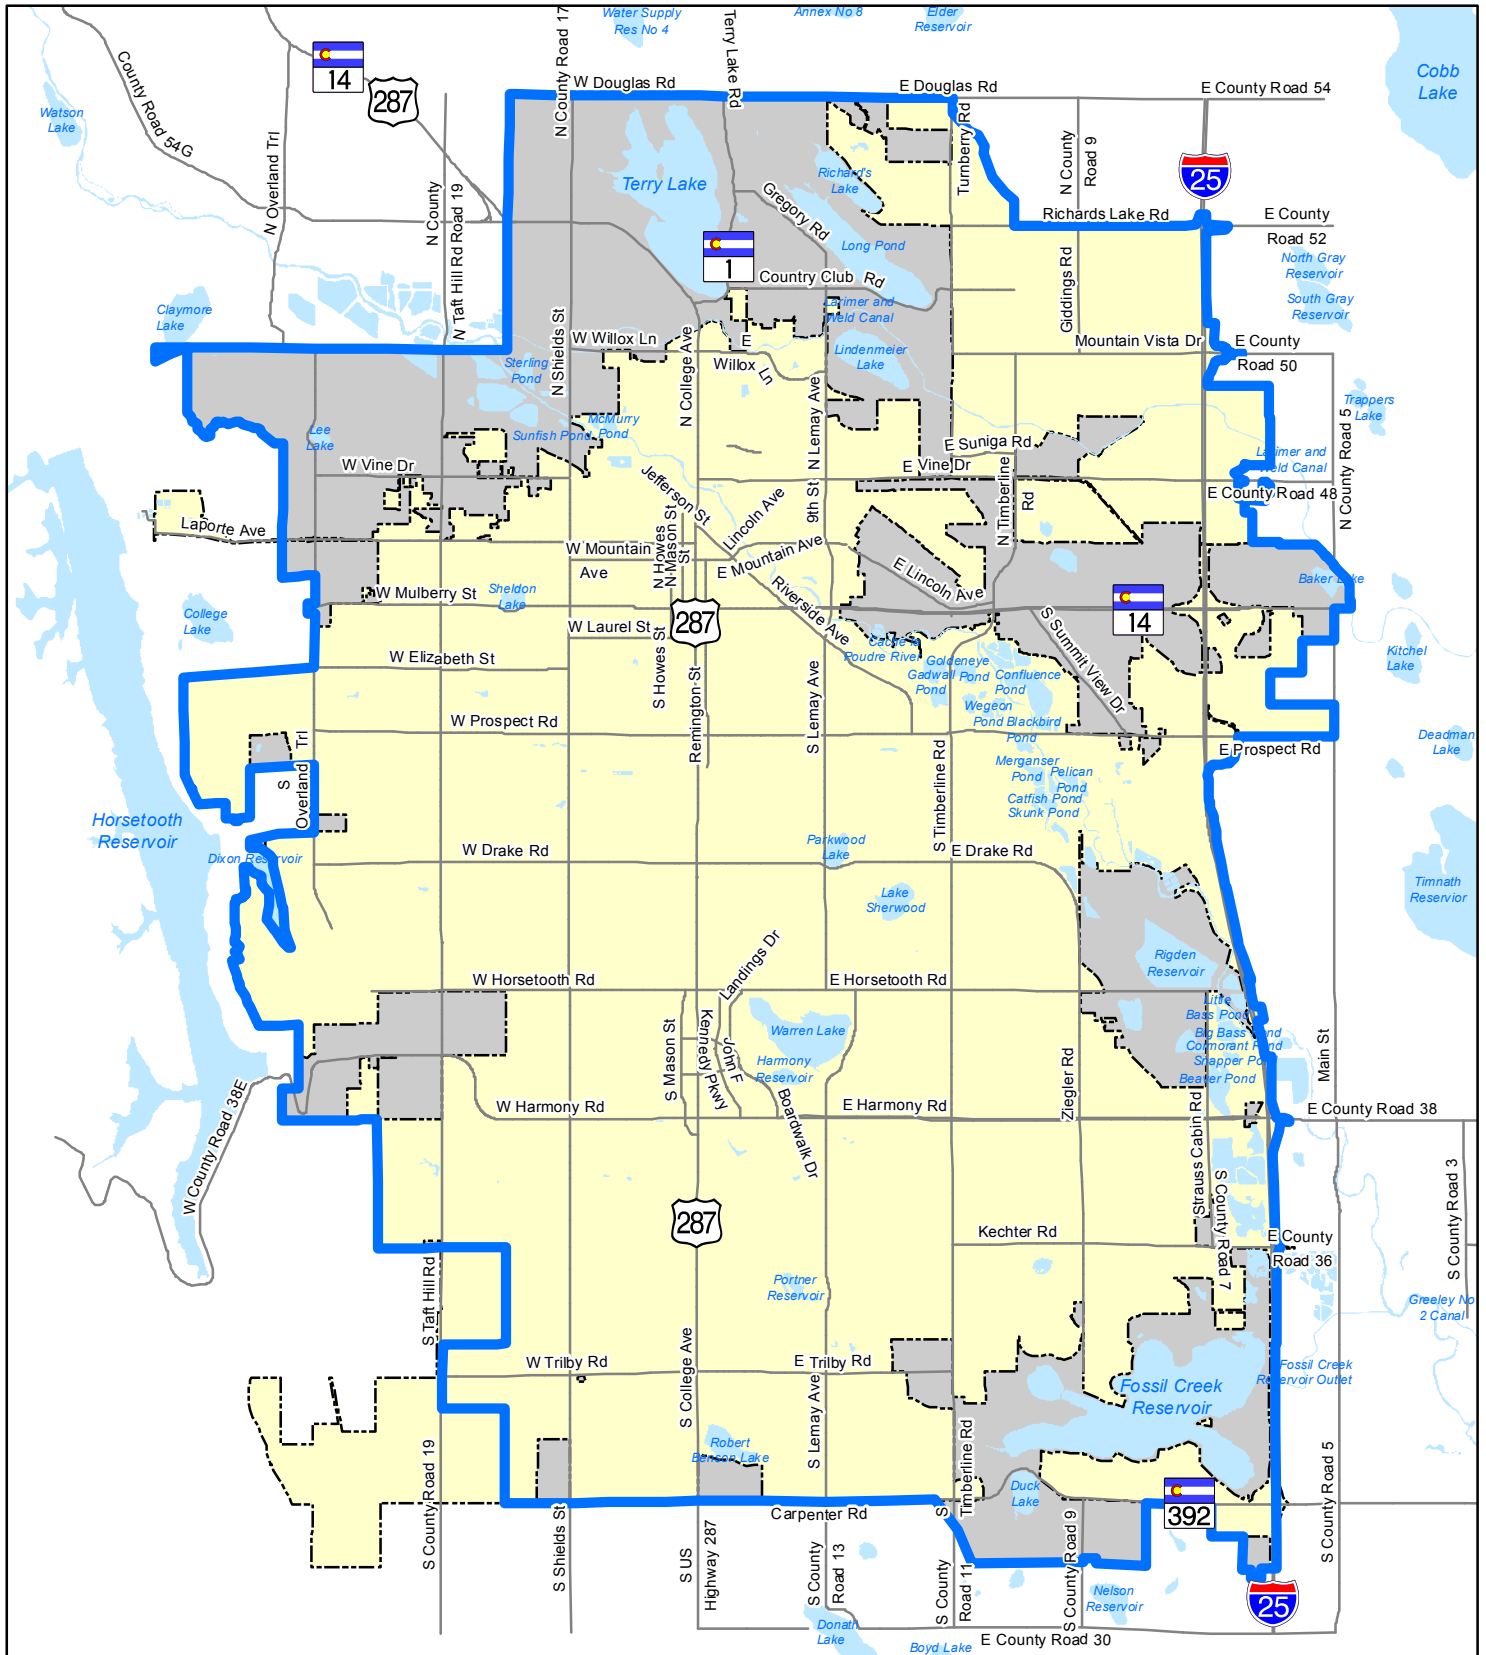

Fort Collins Growth Management Area (GMA)

Legend

- Growth Management Area Boundary
- City Limits
- Growth Management Area
- Water Features

Adopted March 2005