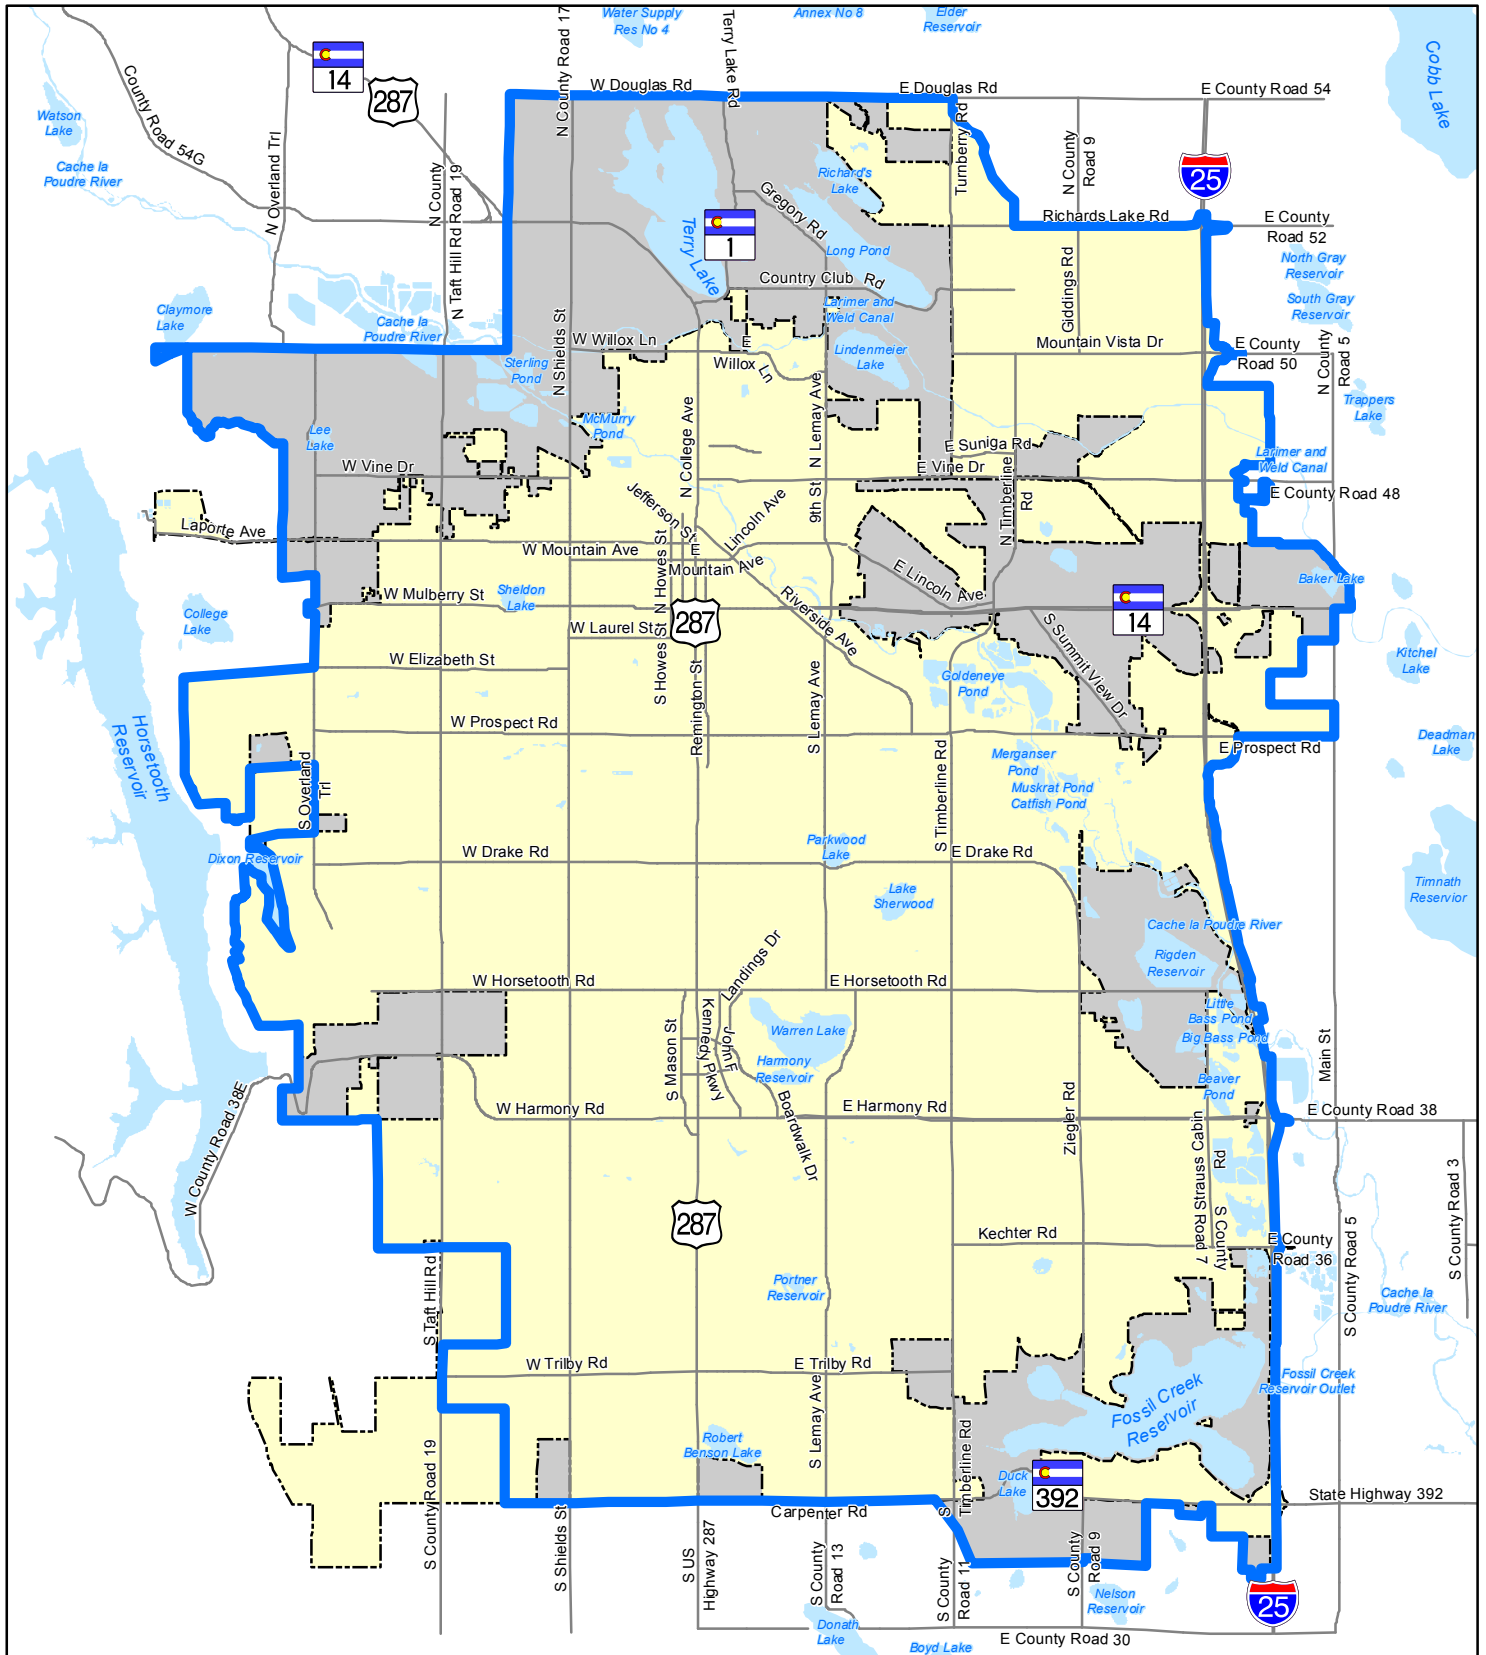

# Fort Collins Growth Management Area (GMA)

## Legend

- Growth Management Area Boundary
- City Limits
- Growth Management Area
- Water Features

Adopted March 2005