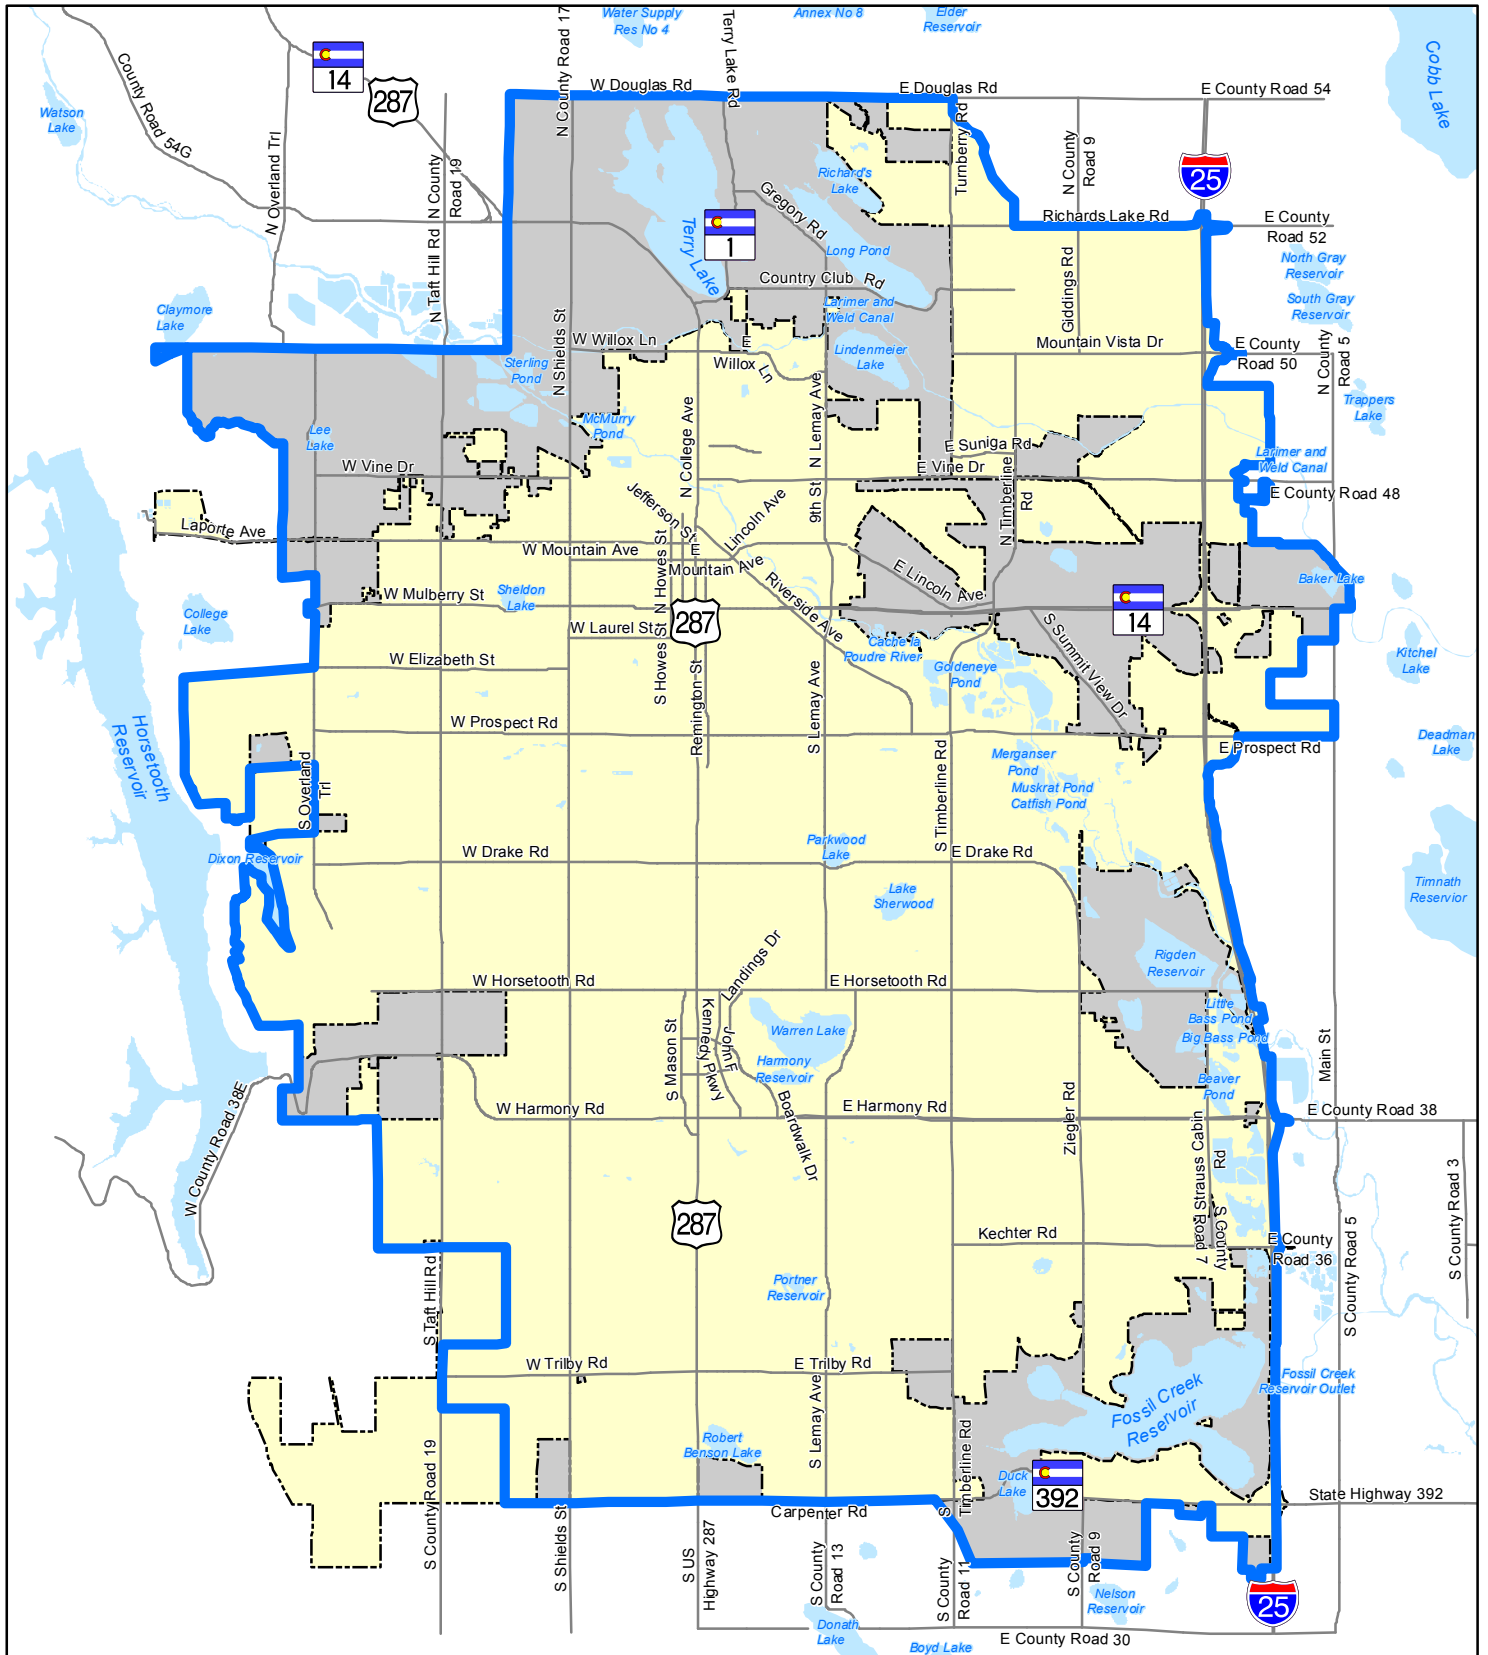

Fort Collins Growth Management Area (GMA)

Legend

- Growth Management Area Boundary
- City Limits
- Growth Management Area
- Water Features

Adopted March 2005