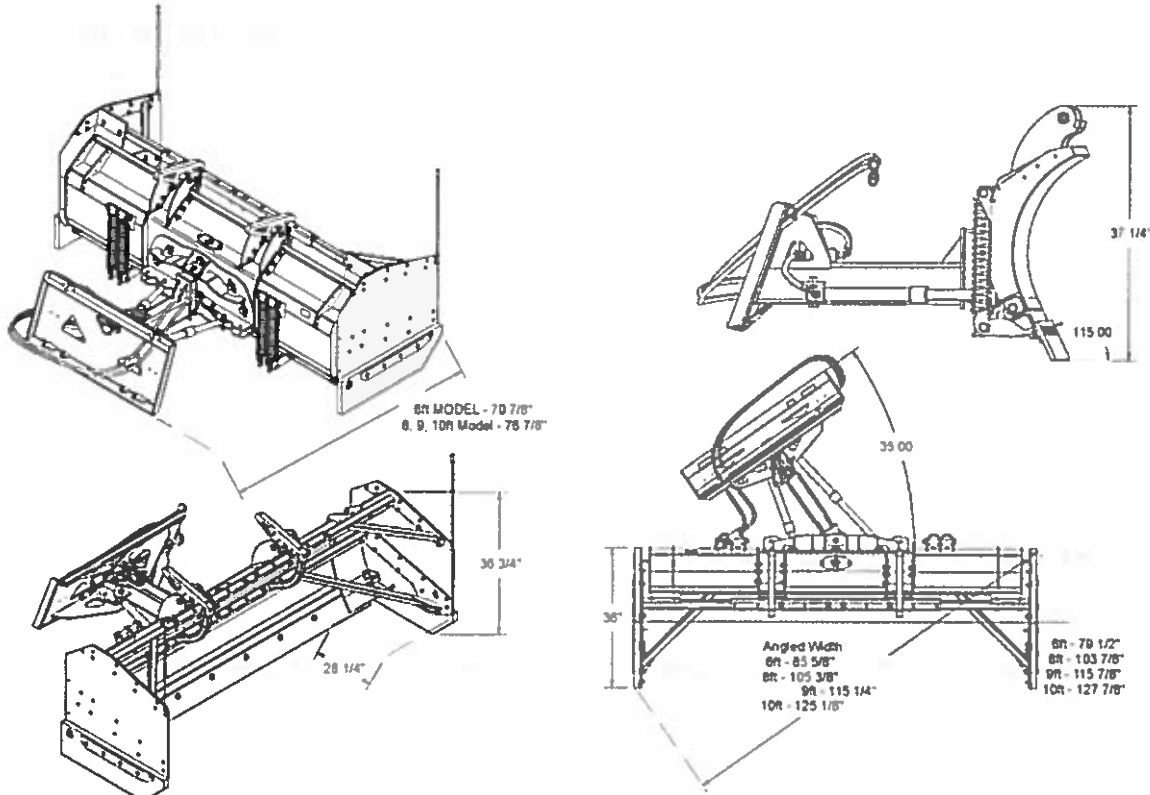

Hook Thickness (skid steer model only)	1.5"	1.5"	1.5"	1.5"
Replaceable Polyurethane Skids	36" x 9.75" x 1.5"			
Weight	366	442		
Machine Size Recommended	5,000+	6,000+	6,500+	7,000+
Overall Width At 35 Deg. Angle	85.8"	105.4"	115.3"	125.2"

Available Quick Attaches

Machine Make / Coupler Name	Part ID
CAT IT28	28-10
JCB 212	212
John Deere 310	JD310
JCB 409	409
Takeuchi	TAK506580
Case 221	221
FFC	FFC
JCB 535	535-10
Komatsu WB140	WB140
Volvo 356-20	356-20